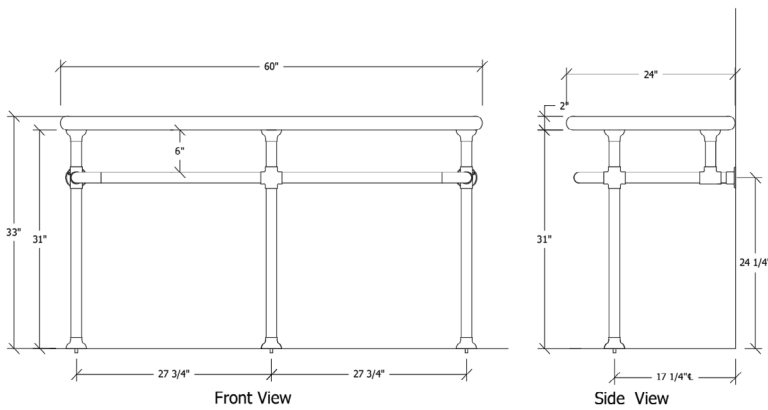

Galley Industrial Base 2 Legs (1 1/2"Ø) with 2 Lower Bars

UA2829-2B-SL

- \$7,500 Price 1
- \$9,210 Price 2
- \$9,440 Price 3
- \$9,780 Price 4

Galley Industrial Base (1 1/2"Ø)

Galley Industrial Base 3 Legs (1 1/2"Ø)

UA2829-3-SL

- \$6,700 Price 1
- \$8,410 Price 2
- \$8,540 Price 3
- \$8,780 Price 4

Galley Industrial Base 3 Legs (1 1/2"Ø) with 2 Lower Bars

UA2829-3B-SL

- \$8,700 Price 1
- \$10,910 Price 2
- \$11,440 Price 3
- \$12,180 Price 4