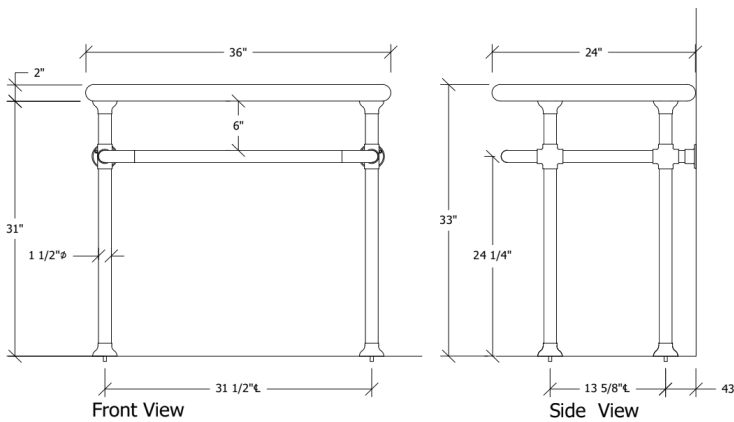

Stone tops are sold separately [UA3080 WT 2" thick Rolled Edge shown]

Extended P-Trap is required
 UA0002 PL

- \$385 Price 1
- \$420 Price 2
- \$490 Price 3
- \$595 Price 4

Galley Industrial Base (1 1/2"Ø)