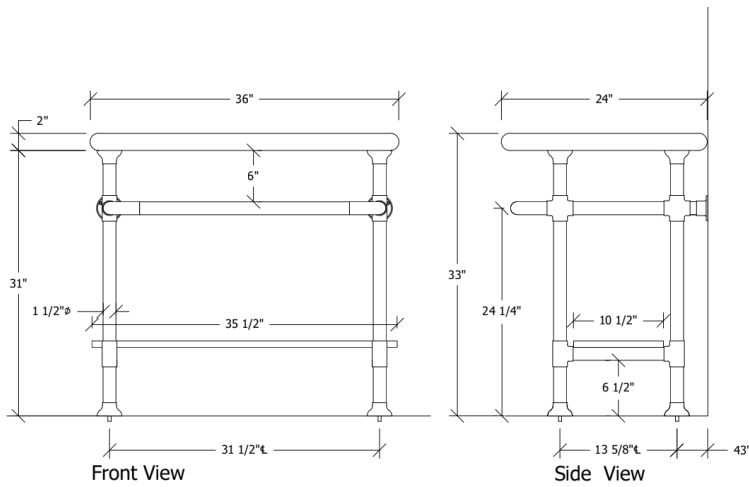

Stone tops are sold separately [UA3080 WT 2" thick Rolled Edge shown]

Extended P-Trap is required
 UA0002 PL

- \$385 Price 1
- \$420 Price 2
- \$490 Price 3
- \$595 Price 4

Galley Industrial Base (1 1/2"Ø)

Galley Industrial Base 4 Legs (1 1/2"Ø) with 2 Lower Bars

UA2829-4B-SL

- \$10,500 Price 1
- \$12,710 Price 2
- \$13,140 Price 3
- \$13,780 Price 4

Galley Industrial Base 2 Legs (1 1/2"Ø)

UA2829-2-SL

- \$4,500 Price 1
- \$7,210 Price 2
- \$7,440 Price 3
- \$7,780 Price 4