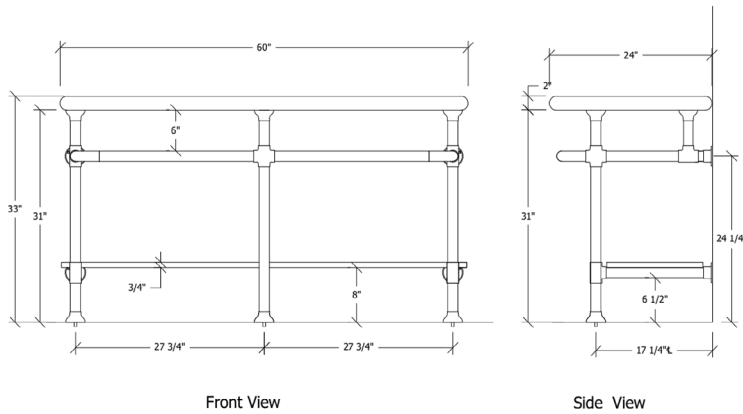

UA2829-3-SL

- \$6,700 Price 1
- \$8,410 Price 2
- \$8,540 Price 3
- \$8,780 Price 4

Galley Industrial Base 3 Legs (1 1/2"Ø) with 2 Lower Bars

UA2829-3B-SL

- \$8,700 Price 1
- \$10,910 Price 2
- \$11,440 Price 3
- \$12,180 Price 4

Galley Industrial Base 5 Legs (1 1/2"Ø)

UA2829-5-SL

- \$9,500 Price 1
- \$10,710 Price 2
- \$11,140 Price 3
- \$11,780 Price 4

Galley Industrial Base (1 1/2"Ø)

Galley Industrial Base 3 Legs (1 1/2"Ø)

UA2829-5B-SL