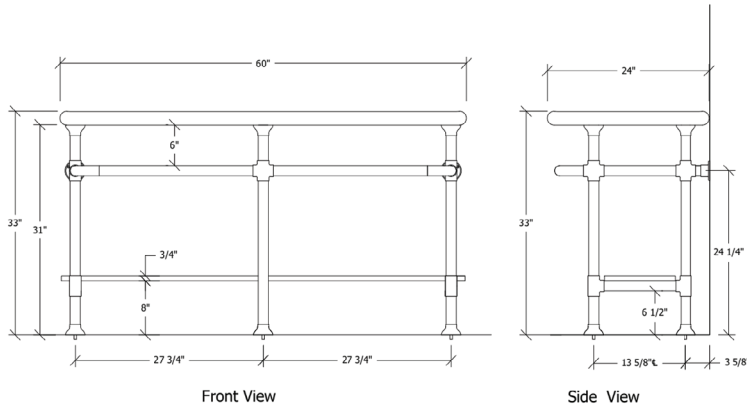

UA2829-3-SL

- \$6,700 Price 1
- \$8,410 Price 2
- \$8,540 Price 3
- \$8,780 Price 4

Galley Industrial Base 3 Legs (1 1/2"Ø) with 2 Lower Bars

UA2829-3B-SL

- \$8,700 Price 1
- \$10,910 Price 2
- \$11,440 Price 3
- \$12,180 Price 4

Galley Industrial Base 5 Legs (1 1/2"Ø)

UA2829-5-SL

- \$9,500 Price 1
- \$10,710 Price 2
- \$11,140 Price 3
- \$11,780 Price 4

Galley Industrial Base (1 1/2"Ø)

Galley Industrial Base 3 Legs (1 1/2"Ø)

UA2829-5B-SL