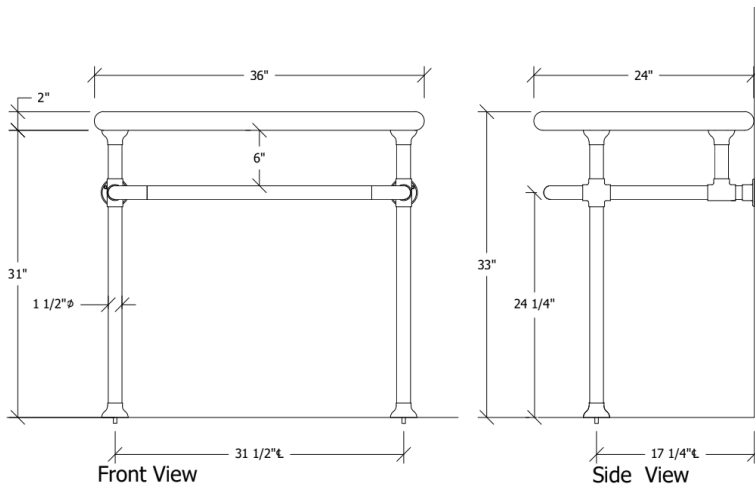

Galley Industrial Base 4 Legs (1 1/2"Ø) with 2 Lower Bars

UA2829-4B-SL

- \$10,500 Price 1
- \$12,710 Price 2
- \$13,140 Price 3
- \$13,780 Price 4

Galley Industrial Base 2 Legs (1 1/2"Ø)

UA2829-2-SL

- \$4,500 Price 1
- \$7,210 Price 2
- \$7,440 Price 3
- \$7,780 Price 4

Galley Industrial Base 2 Legs (1 1/2"Ø) with 2 Lower Bars

UA2829-2B-SL

- \$7,500 Price 1
- \$9,210 Price 2
- \$9,440 Price 3
- \$9,780 Price 4

Galley Industrial Base (1 1/2"Ø)

Galley Industrial Base 3 Legs (1 1/2"Ø)