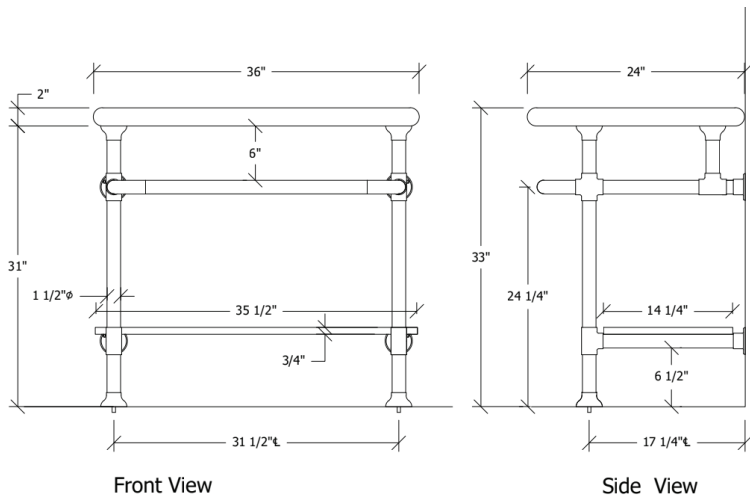

Galley Industrial Base 4 Legs (1 1/2"Ø) with 2 Lower Bars

UA2829-4B-SL

- \$10,500 Price 1
- \$12,710 Price 2
- \$13,140 Price 3
- \$13,780 Price 4

Galley Industrial Base 2 Legs (1 1/2"Ø)

UA2829-2-SL

- \$4,500 Price 1
- \$7,210 Price 2
- \$7,440 Price 3
- \$7,780 Price 4

Galley Industrial Base 2 Legs (1 1/2"Ø) with 2 Lower Bars

UA2829-2B-SL

- \$7,500 Price 1
- \$9,210 Price 2
- \$9,440 Price 3
- \$9,780 Price 4

Galley Industrial Base (1 1/2"Ø)

Galley Industrial Base 3 Legs (1 1/2"Ø)