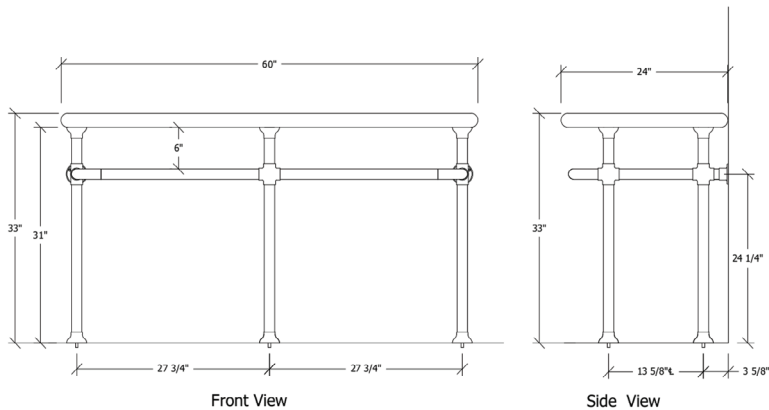

Galley Industrial Base 2 Legs (1 1/2"Ø) with 2 Lower Bars

UA2829-2B-SL

- \$7,500 Price 1
- \$9,210 Price 2
- \$9,440 Price 3
- \$9,780 Price 4

Galley Industrial Base (1 1/2"Ø)

Galley Industrial Base 3 Legs (1 1/2"Ø)

UA2829-3-SL

- \$6,700 Price 1
- \$8,410 Price 2
- \$8,540 Price 3
- \$8,780 Price 4

Galley Industrial Base 3 Legs (1 1/2"Ø) with 2 Lower Bars

UA2829-3B-SL

- \$8,700 Price 1
- \$10,910 Price 2
- \$11,440 Price 3
- \$12,180 Price 4

Galley Industrial Base 5 Legs (1 1/2"Ø)

UA2829-5-SL

- \$9,500 Price 1
- \$10,710 Price 2
- \$11,140 Price 3
- \$11,780 Price 4

Galley Industrial Base (1 1/2"Ø)

Galley Industrial Base 3 Legs (1 1/2"Ø)

UA2829-5B-SL