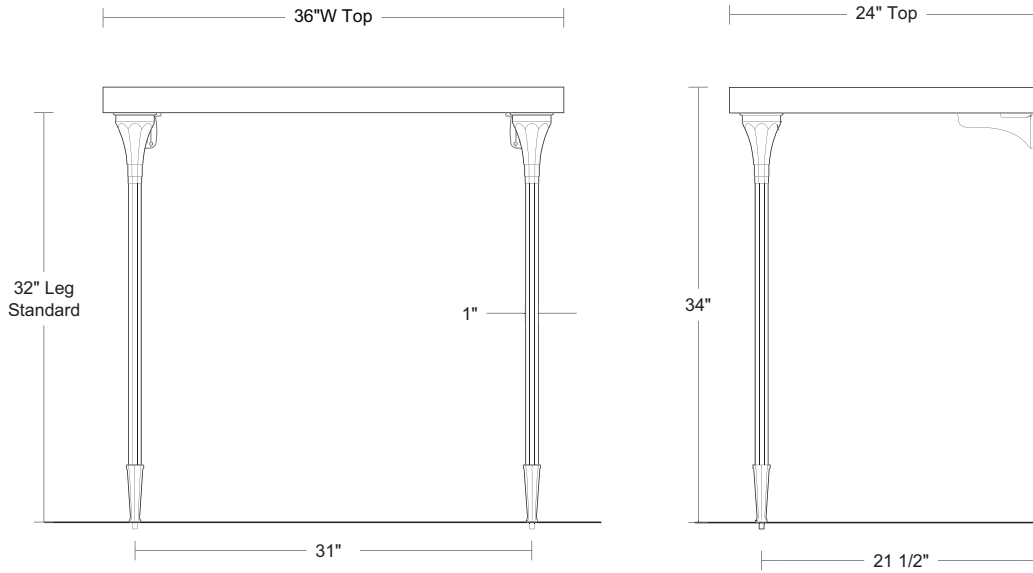

Stone tops are sold separately
[UA3080 WT 2" Rolled Edge shown]

Art Deco Legs require:

Standard Brackets

UA2801 SL [Pair]

\$375 Price 1

\$475 Price 2

\$495 Price 3

\$575 Price 4

Extended P-Trap

UA0002 PL

\$385 Price 1

\$420 Price 2

\$490 Price 3

\$595 Price 4

UA2827 SL 2 Legs