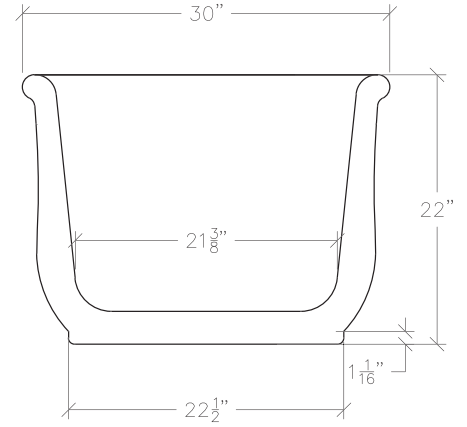

**\*** Bathtubs not returnable

Notes: Drain and overflow sold separately.

Please note that the drain line will need to run below the surface of the floor.

Marble color and veining will vary.

Attention:

Our marble tubs and washstand tops are not sealed. If you want to seal them, test an area that is not very visible to see how the sealer affects the stone.

City Bathtubs [Freestanding]  
60" x 30"

City Bathtubs [Freestanding]  
68" x 30"

City Bathtubs [Freestanding]  
72" x 30"