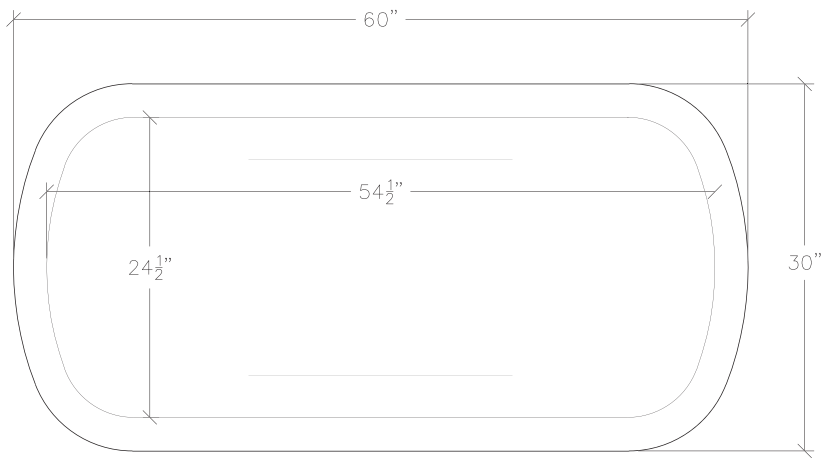

**City Bathtubs [Freestanding]**

Bianco White

\$26,000 UA0012-60-E BT 60" x 30" [1500 lbs, full]

\$26,000 UA0012-68-E BT 68" x 30" [1700 lbs, full]

\$28,000 UA0012-72-E BT 72" x 30" [1800 lbs, full]

\$32,000 UA0012-80-E BT 80" x 30" [2000 lbs, full]

**\*** Bathtubs not returnable

Notes: Drain and overflow sold separately.

Please note that the drain line will need to run below the surface of the floor.

Marble color and veining will vary.

Attention:

Our marble tubs and washstand tops are not sealed. If you want to seal them, test an area that is not very visible to see how the sealer affects the stone.

City Bathtubs [Freestanding]  
60" x 30"

City Bathtubs [Freestanding]  
68" x 30"

City Bathtubs [Freestanding]  
72" x 30"