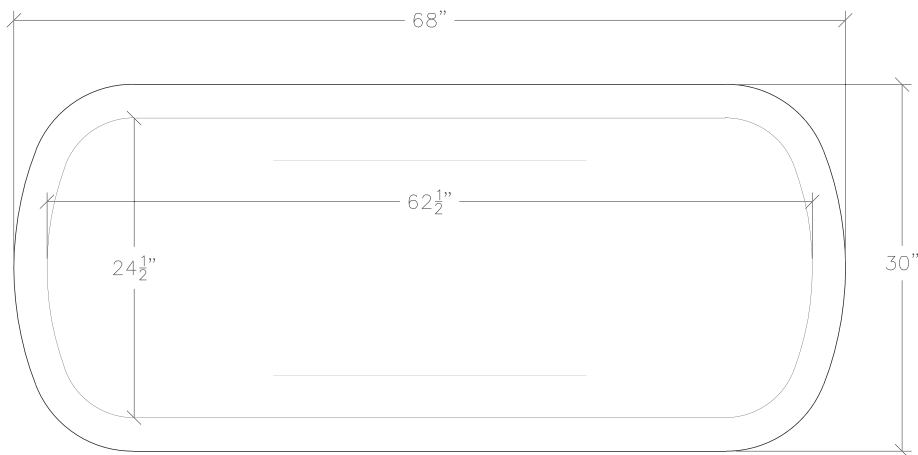

**\*** Bathtubs not returnable

Notes: Drain and overflow sold separately.

Please note that the drain line will need to run below the surface of the floor.

Marble color and veining will vary.

Attention:

Our marble tubs and washstand tops are not sealed. If you want to seal them, test an area that is not very visible to see how the sealer affects the stone.

City Bathtubs [Freestanding]  
60" x 30"

City Bathtubs [Freestanding]  
68" x 30"

City Bathtubs [Freestanding]  
72" x 30"