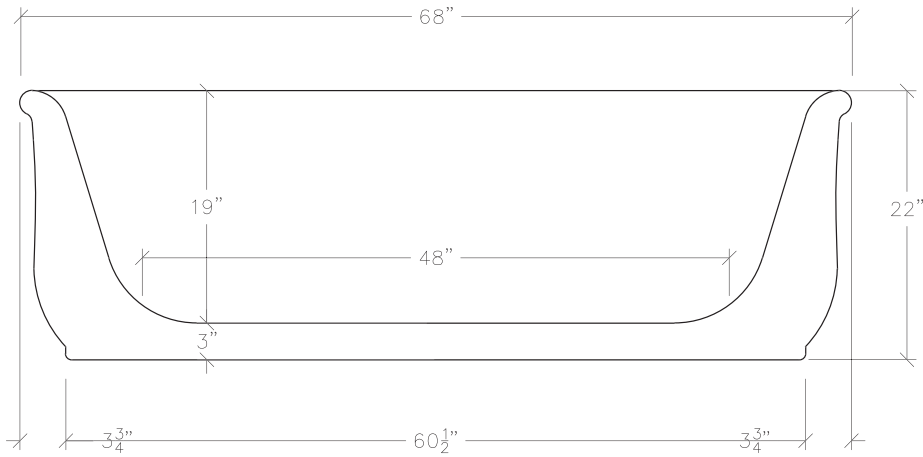

**\*** Bathtubs not returnable

Notes: Drain and overflow sold separately.

Please note that the drain line will need to run below the surface of the floor.

Marble color and veining will vary.

Attention:

Our marble tubs and washstand tops are not sealed. If you want to seal them, test an area that is not very visible to see how the sealer affects the stone.

City Bathtubs [Freestanding]  
60" x 30"

City Bathtubs [Freestanding]  
68" x 30"

City Bathtubs [Freestanding]  
72" x 30"