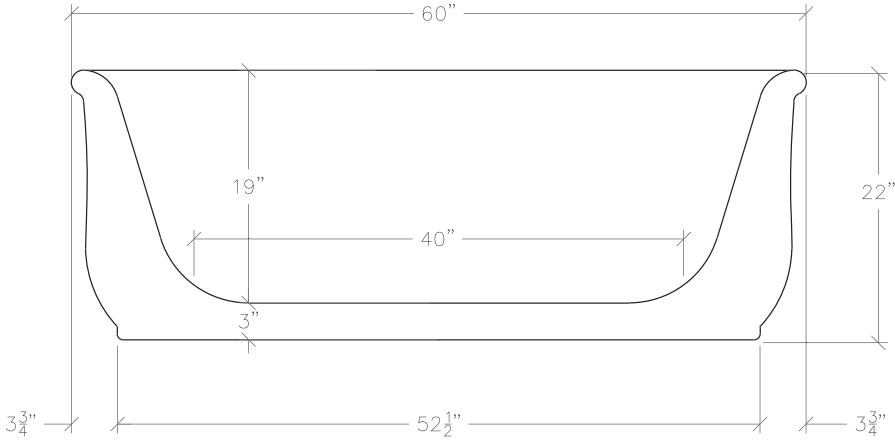

**\*** Bathtubs not returnable

Notes: Drain and overflow sold separately.

Please note that the drain line will need to run below the surface of the floor.

Marble color and veining will vary.

Attention:

Our marble tubs and washstand tops are not sealed. If you want to seal them, test an area that is not very visible to see how the sealer affects the stone.

City Bathtubs [Freestanding]  
60" x 30"

City Bathtubs [Freestanding]  
68" x 30"

City Bathtubs [Freestanding]  
72" x 30"