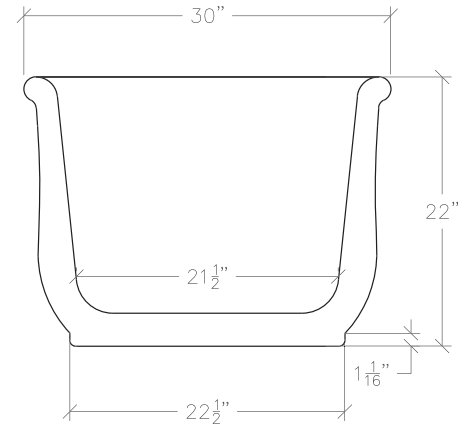

**\*** Bathtubs not returnable

Notes: Drain and overflow sold separately.

Please note that the drain line will need to run below the surface of the floor.

Marble color and veining will vary.

Attention:

Our marble tubs and washstand tops are not sealed. If you want to seal them, test an area that is not very visible to see how the sealer affects the stone.

City Bathtubs [Freestanding]  
60" x 30"

City Bathtubs [Freestanding]  
68" x 30"

City Bathtubs [Freestanding]  
72" x 30"