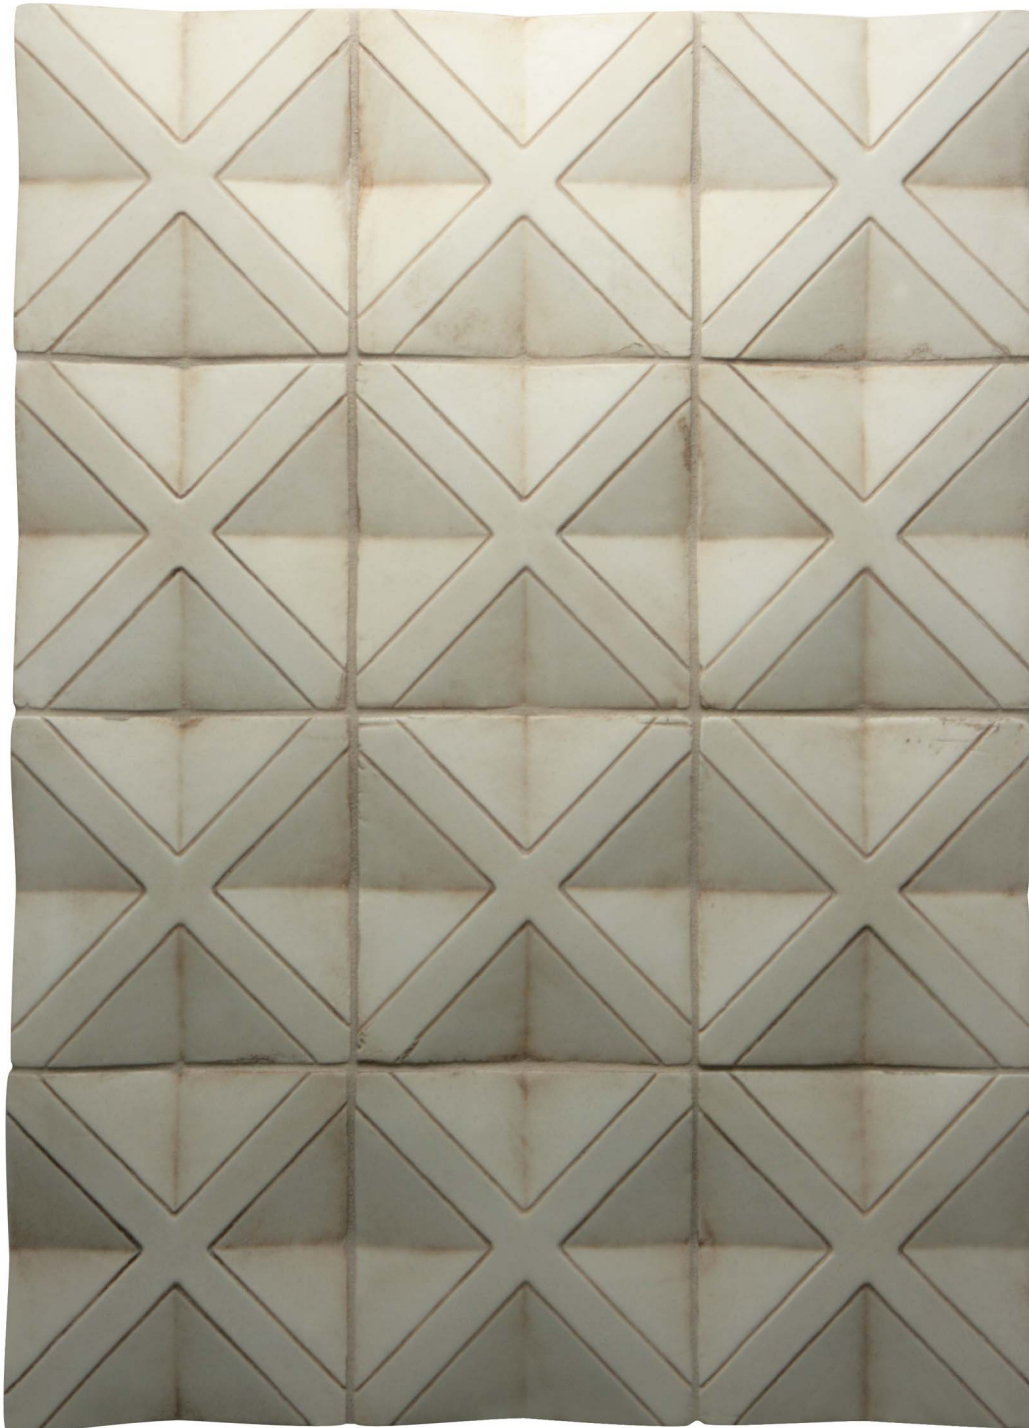

Noblesse 4

V132

V132:
Noblesse Oblige Collection
Hand made relief
terracotta tile
4 3/4" x 4 3/4" x 5/8"
Pattern Tile
Pattern: Noblesse 4
Color: Off White
Item #: TT34

Notes:

Sizes may vary slightly
from lot to lot.

For indoor use only.

The use in showers should
be limited to decorative
borders or walls a couple
of inches above the base.

Grout: Laticrete
Mushroom

Board # V132-18