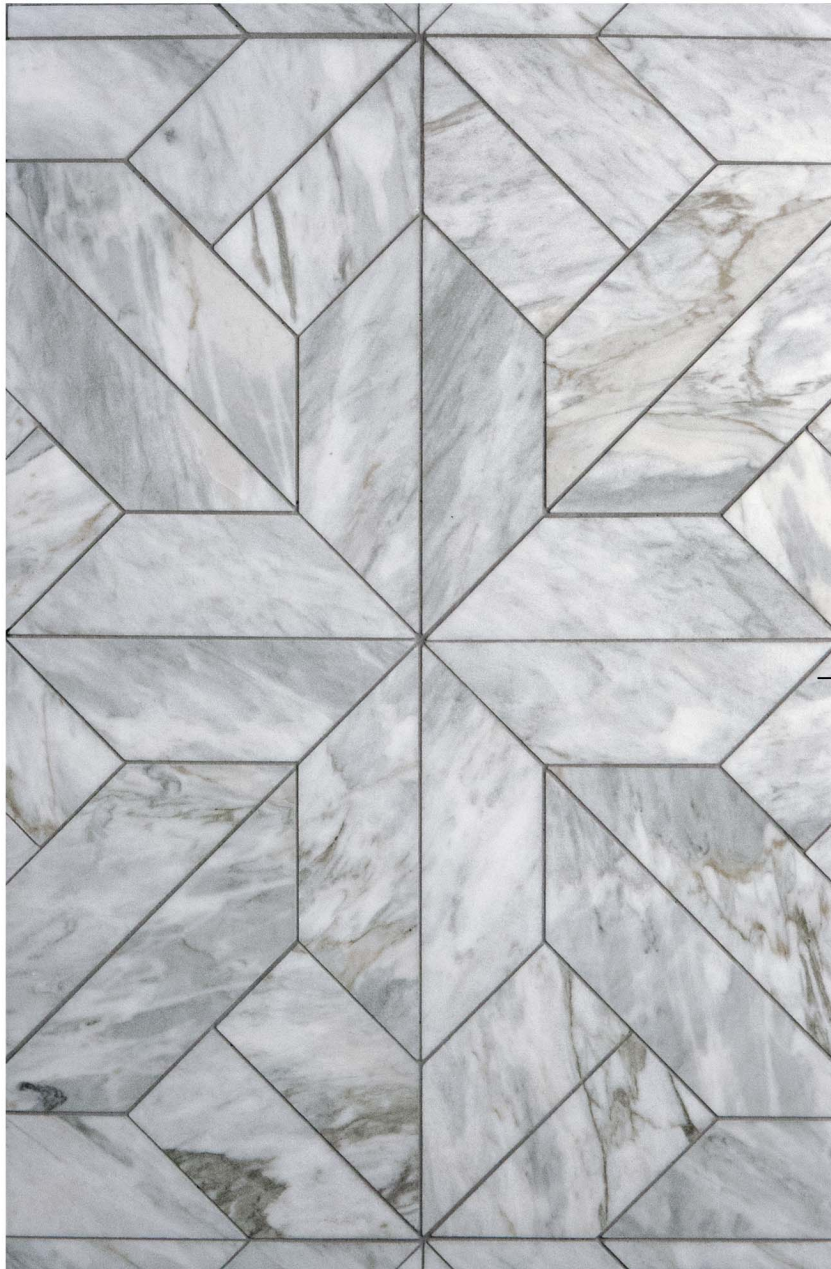

Pompidou

V43

V43:  
Odyssee Collection  
Pompidou (waterjet)  
12" x 12" (1.00 SF)  
Item Base Code:  
POMPIDFM  
Colorway:  
Pacifica Blue  
Antiqued (S1 @ S5)

Pacifica Blue, Antiqued

Available in various sizes and techniques. V43 reserves the right to readjust or add waterjet joint lines. Stone is a product of nature; color and texture will vary.

Grout: Mapei Pearl Grey

Board #: V43-84