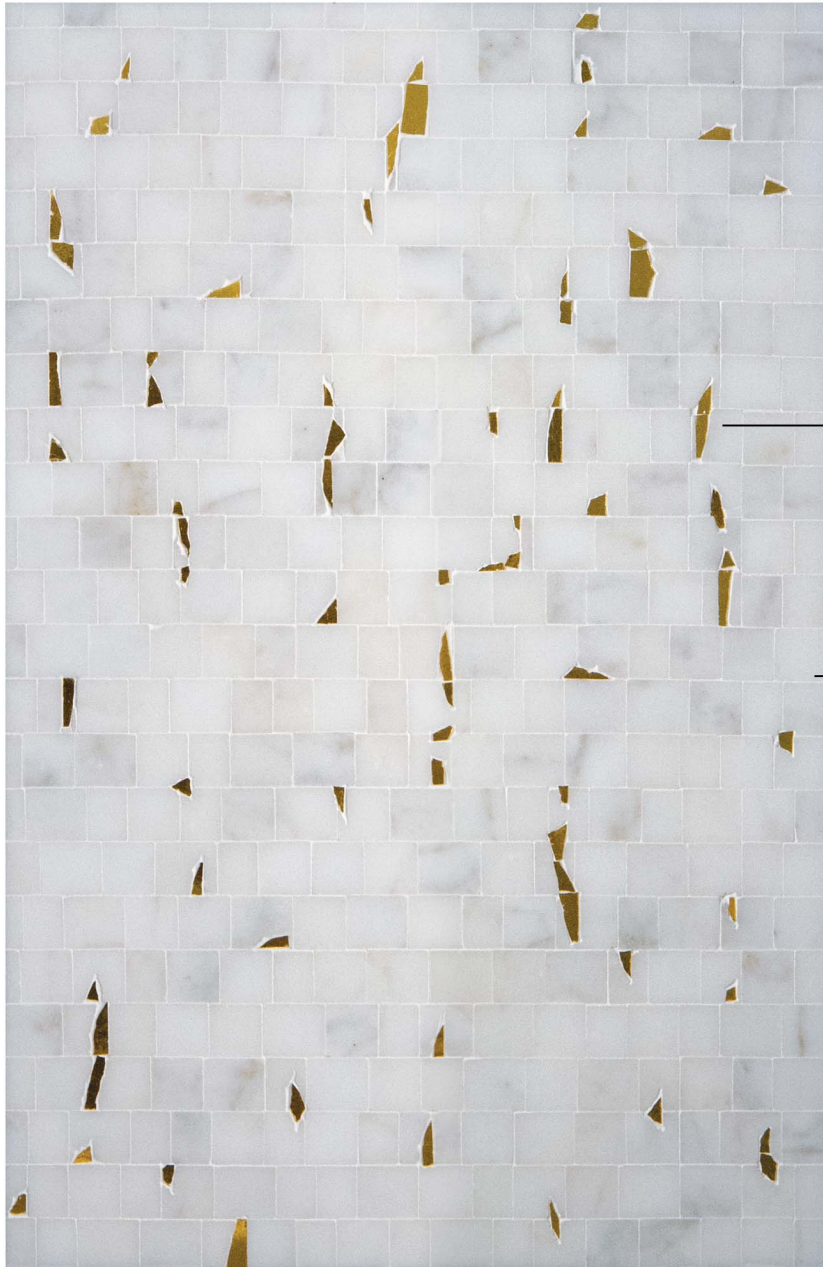

Bark

V43

V43:
Bark
11 5/8" x 11 5/8" (0.93 SF)
Item Base Code:
BARKFM
Colorway:
Calacatta Oro, Honed (S1)
Yellow Gold Glass (S2)

Yellow Gold Glass

Calacatta Oro, Honed

Available in various sizes and techniques. V43 reserves the right to readjust or add waterjet joint lines. Stone is a product of nature; color and texture will vary.

Grout: Mapei Avalanche

Board #: V43-83