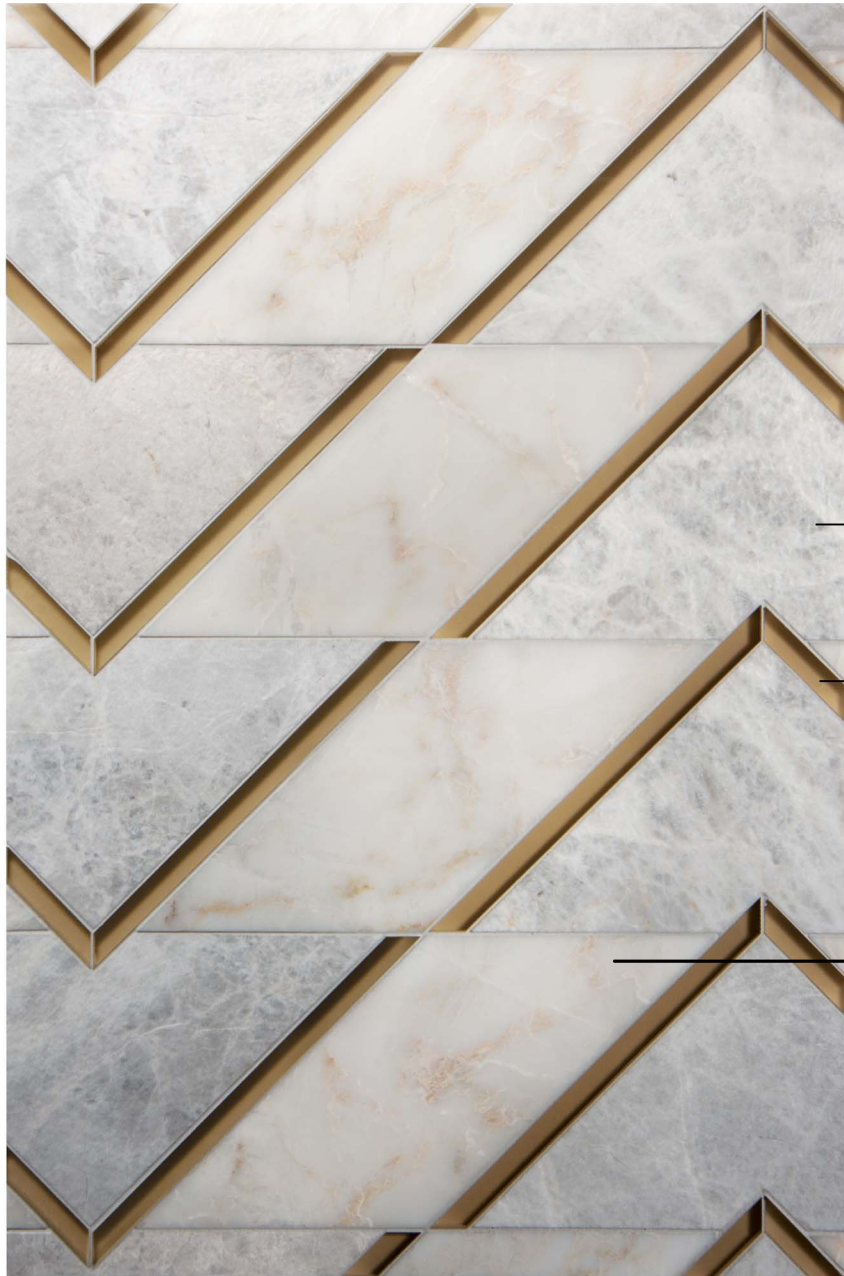

Lang Grande

V43

V43:
Atelier Collection
Lang Grande
1' 11 1/16" x 1' 1-1/32" (1.64 SF)
Waterjet pattern
Item Base Code:
LANGRAFW
Colorway:
Chantilly Grey, Antiqued
Chantilly White, Antiqued
Citrine Gold, Venetian Glass
Antico Clear

— Chantilly Grey, Antiqued

— Citrine Gold
Venetian Glass Antico Clear

— Chantilly White, Antiqued

Stone is a product of nature; color & texture will vary.

Grout: Mapei Warm Grey

Board #: V43-80