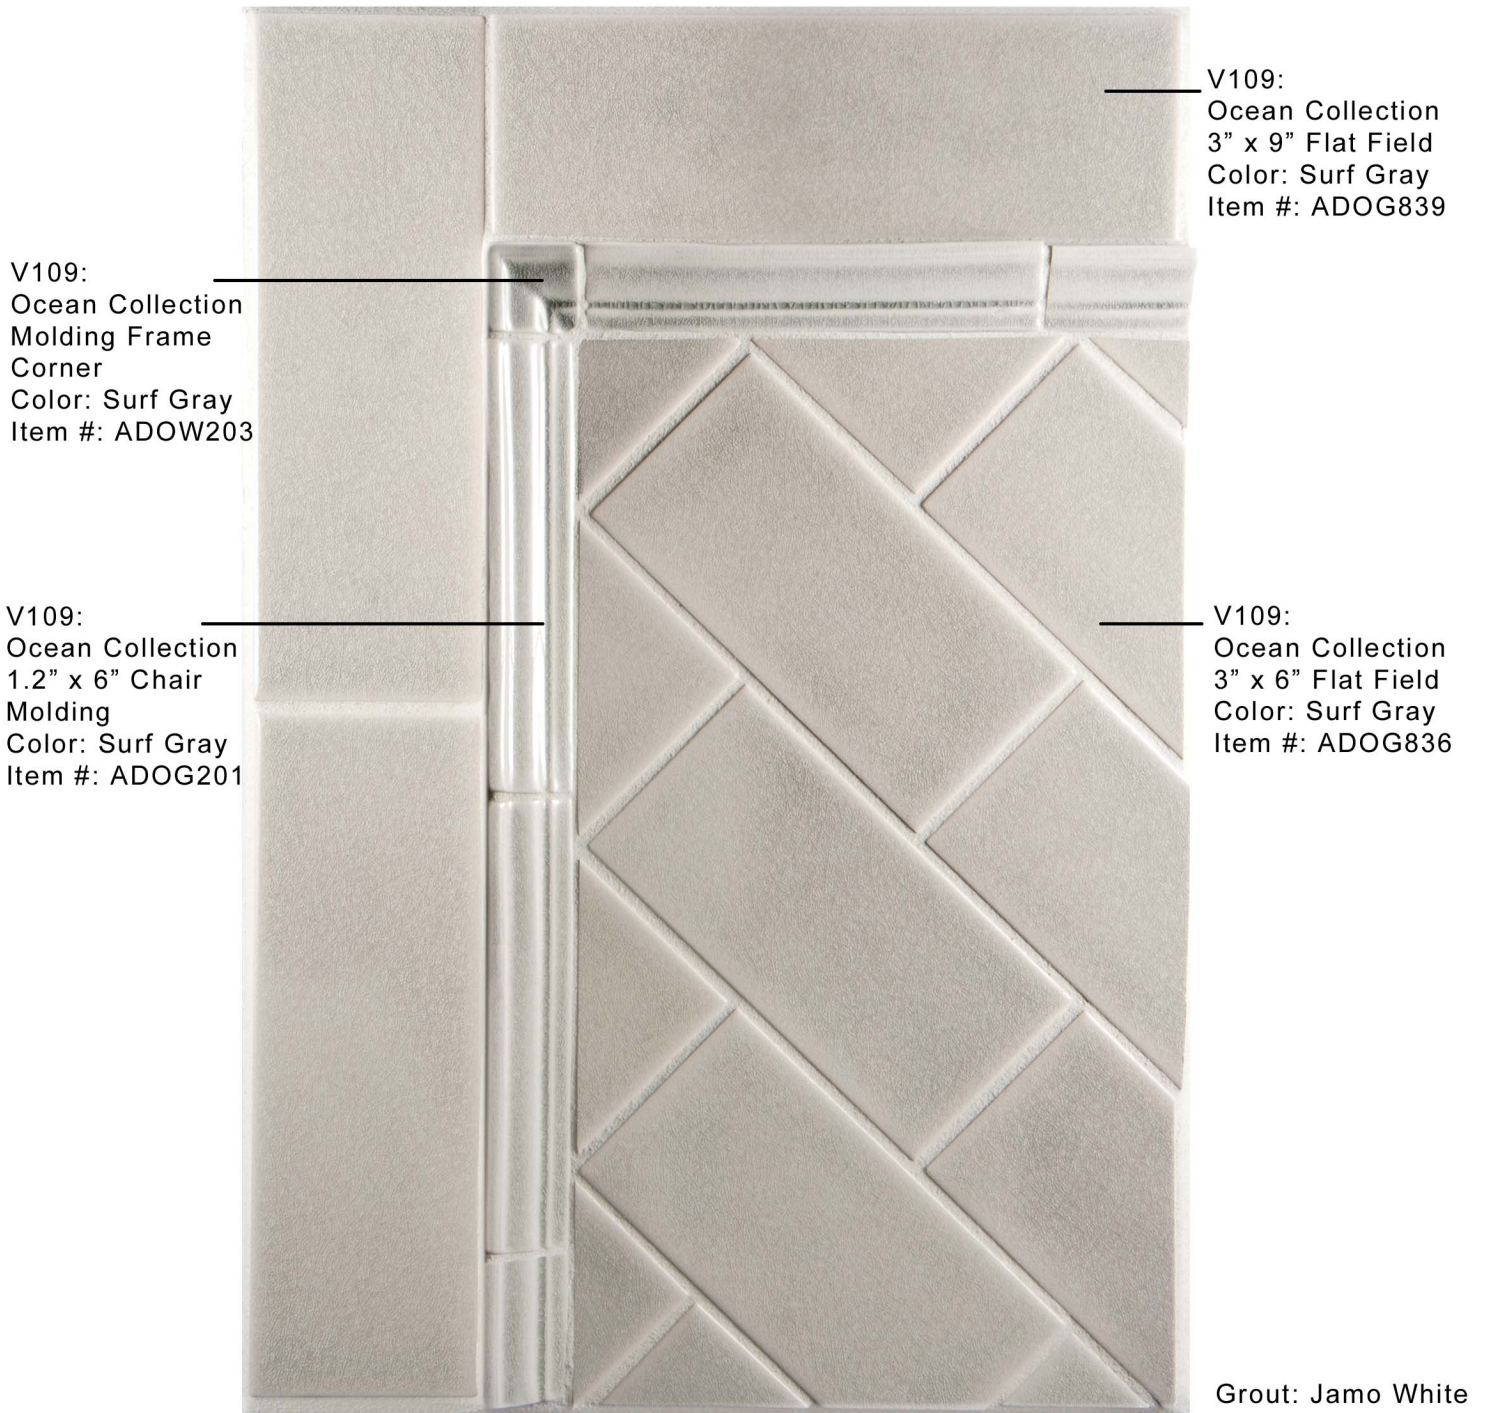

V109

Board #: V109-16

Grout: Jamo White