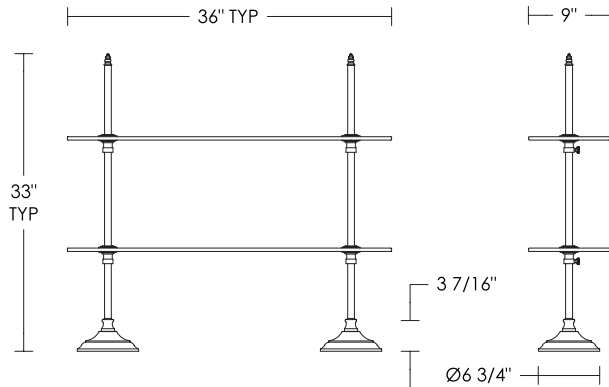

- $825 Replacement Glass
  3/8" thick
  UA6149 BG

For an additional glass shelf, 2 sets of shelf supports are required
UA0009-S RC

- $125ea Price 1 (per set)
- $140ea Price 2 (per set)
- $150ea Price 3 (per set)
- $175ea Price 4 (per set)

Replacement Finials
UA0009-F RC

- $50 Price 1
- $60 Price 2
- $70 Price 3
- $80 Price 4