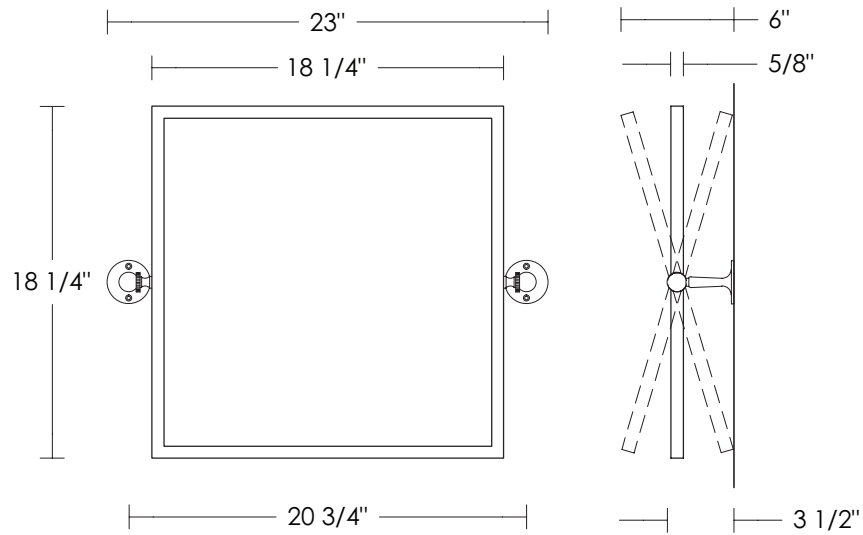

UA2566-P BA Powder Room Mirror [Pivoting with Round Brackets]