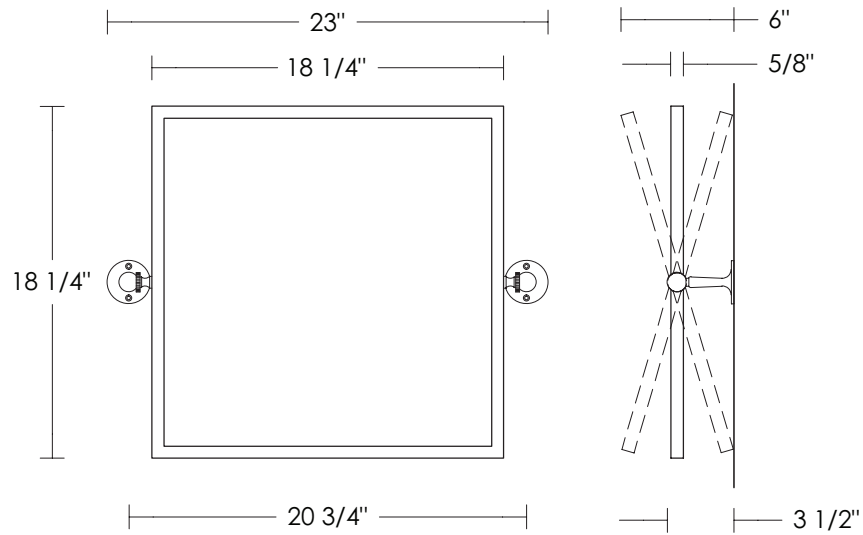

\$295 Replacement Mirror  
 17 1/4" x 17 1/4" x 3/16"  
 UA6130 BG

UA2566 BA Powder Room Mirror [Flat]

UA2566-P BA Powder Room Mirror [Pivoting with Round Brackets]