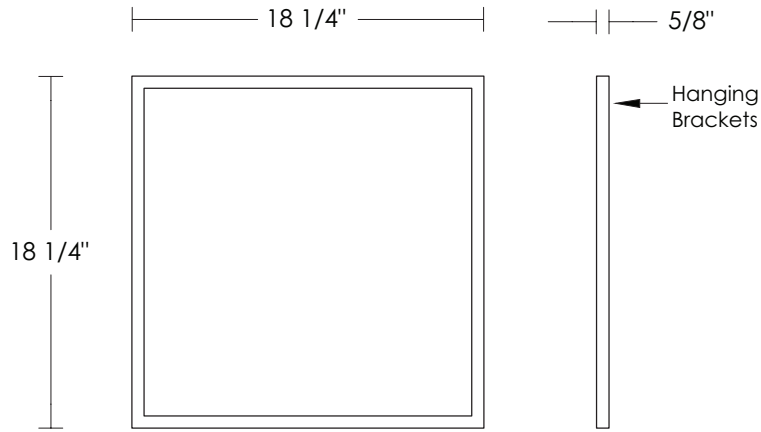

**Powder Room Mirror**

Flat [shown] UA2566 BA  
 Pivoting w. Round Brackets UA2566-P BA

		Pivoting w.
Flat		Brackets
\$1,195	\$1,585	Polished Brass
\$1,265	\$1,690	Green Patina*, Brown Patina* Antique Brass*
\$1,390	\$1,825	Statuary Brown [gloss or matte]* Statuary Black [gloss or matte]*
\$1,540	\$2,425	Polished Nickel, Satin Nickel* Light Pewter*, Polished Chrome Black Nickel [gloss or matte]*

\$295 Replacement Mirror  
 17 1/4" x 17 1/4" x 3/16"  
 UA6130 BG

UA2566 BA Powder Room Mirror [Flat]

UA2566-P BA Powder Room Mirror [Pivoting with Round Brackets]