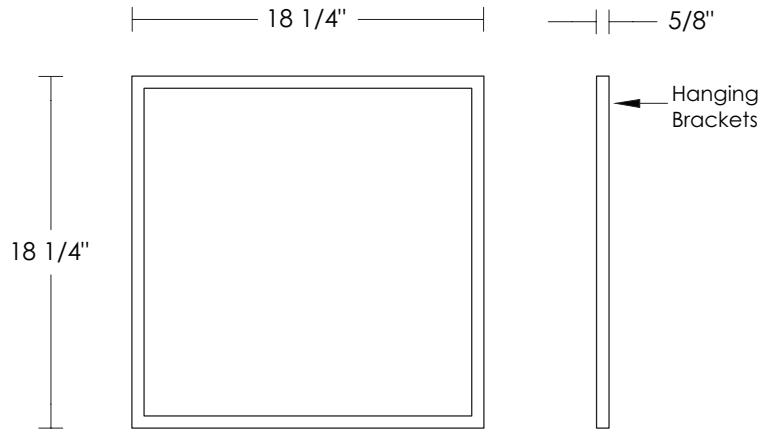

Powder Room Mirror

Flat [shown] UA2566 BA
 Pivoting w. Round Brackets UA2566-P BA

		Pivoting w.
Flat		Brackets
\$1,010	\$1,440	Polished Brass
\$1,100	\$1,530	Green Patina*, Brown Patina* Antique Brass*
\$1,220	\$1,600	Statuary Brown [gloss or matte]* Statuary Black [gloss or matte]*
\$1,400	\$2,240	Polished Nickel, Satin Nickel* Light Pewter*, Polished Chrome Black Nickel [gloss or matte]*

* Custom finishes not returnable

Notes: Our metals are living finishes;
 they will change overtime
 and will never rust

Mirrors with square corners come
 flat or beveled, please specify.

\$295 Replacement Mirror
 17 1/4" x 17 1/4" x 3/16"
 UA6130 BG