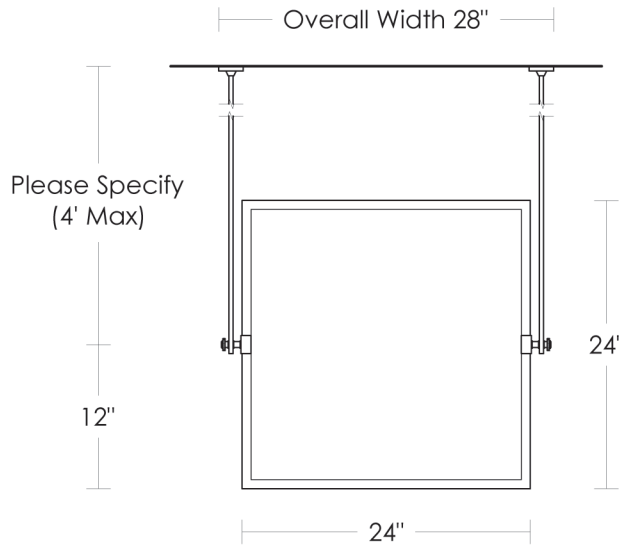

UA2569-SH BA Metropolitan Pivoting Mirror Small Hanging