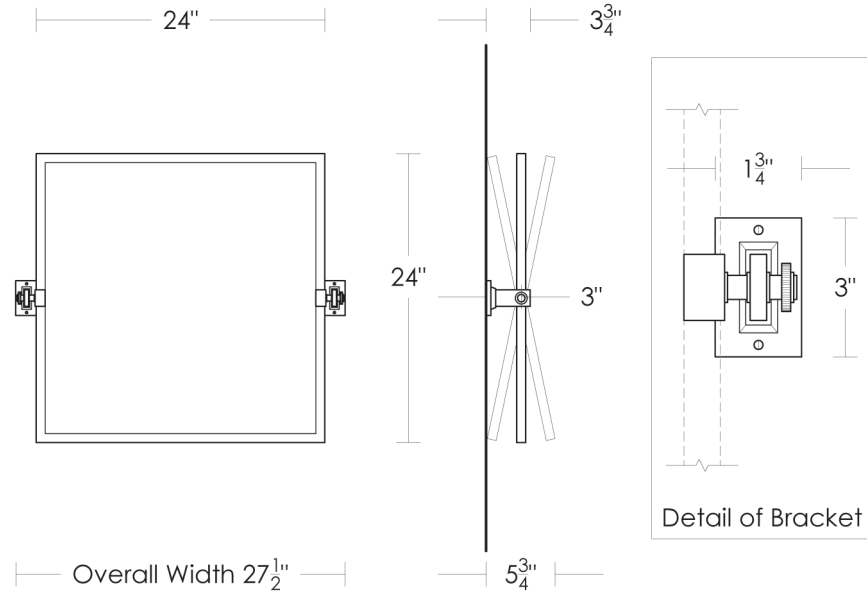

UA2569-S BA Metropolitan Pivoting Mirror Small