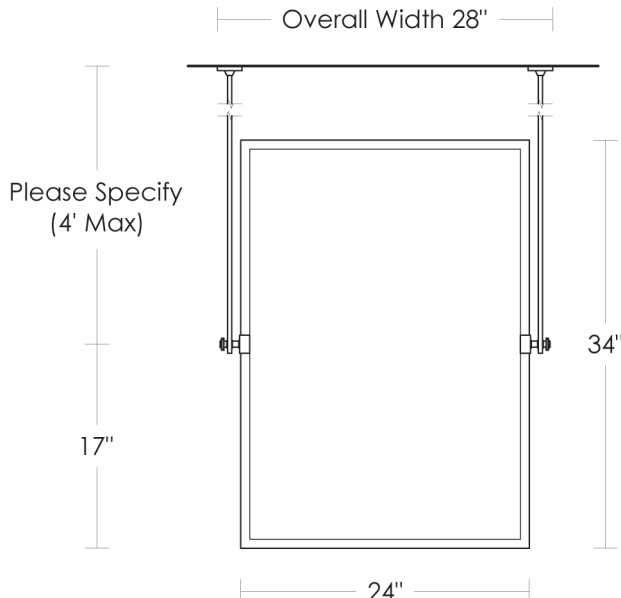

\$350 Replacement Medium Metropolitan Mirror  
23" x 33" x 3/16"  
UA6138-M BG

\$600 Replacement Medium Bevel Metropolitan Mirror

Replacement Brackets  
UA2569-RP [Pair]

- \$300 Price 1
- \$350 Price 2
- \$420 Price 3
- \$515 Price 4

UA2569-M BA Metropolitan Pivoting Mirror Medium

UA2569-MH BA Metropolitan Pivoting Mirror Medium Hanging