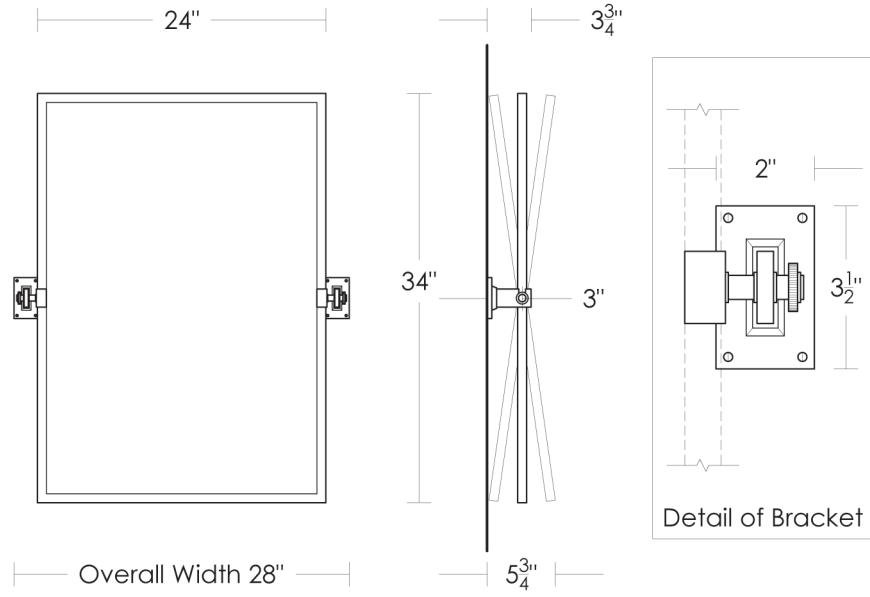

UA2569-M BA Metropolitan Pivoting Mirror Medium