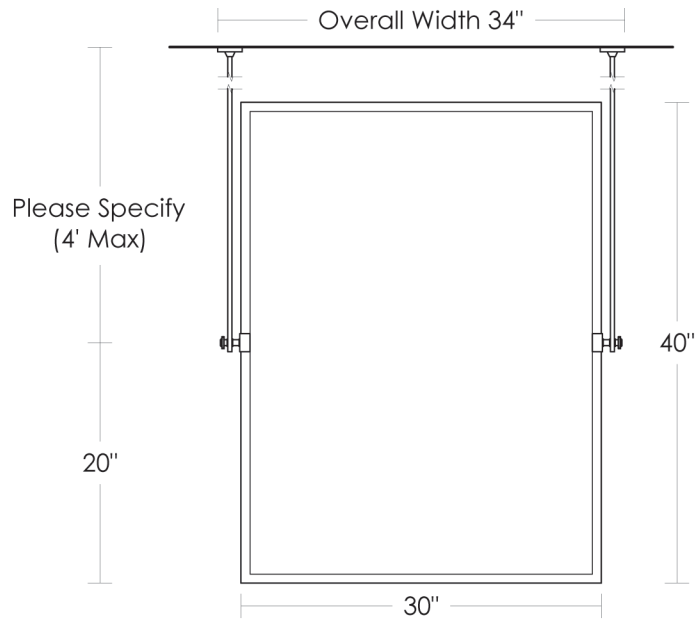

Hanging and Countertop pricing are based on 48" or less of flat bar.

Wall Mounted weight: 36 lbs.

<u>Metropolitan Pivoting Mirror</u>	<u>UA Code</u>		<u>Price 1</u>	<u>Price 2</u>	<u>Price 3</u>	<u>Price 4</u>
Wall Mounted	UA2569-L BA	No Bevel	\$3,790	\$4,110	\$4,290	\$5,390
Hanging	UA2569-LH BA	No Bevel	\$6,410	\$6,680	\$6,850	\$8,890
Countertop	UA2569-LC BA	No Bevel	\$7,810	\$8,040	\$8,300	\$10,250

UA2569-L BA Metropolitan Pivoting Mirror Large

UA2569-LH BA Metropolitan Pivoting Mirror Large Hanging

UA2569-LC BA Metropolitan Pivoting Mirror Large Countertop