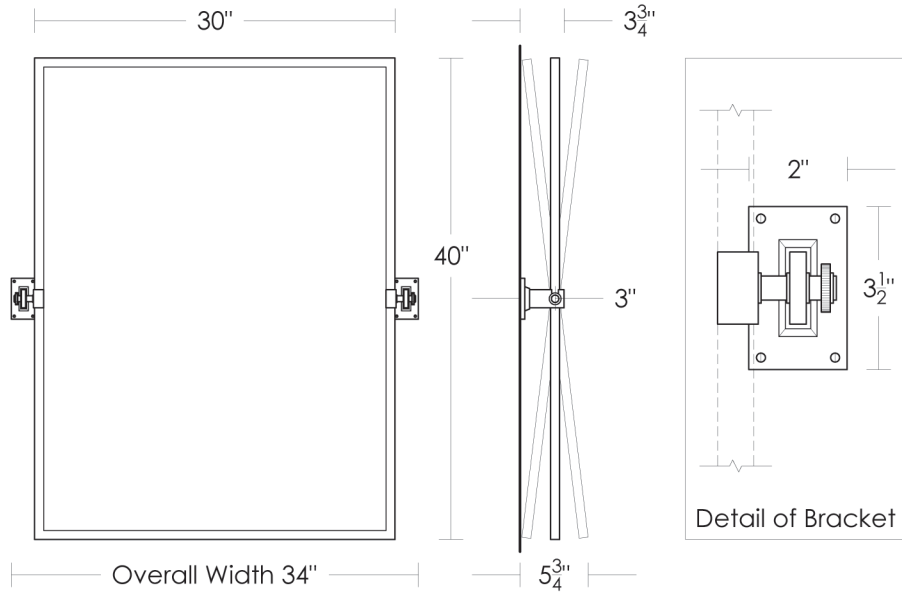

UA2569-L BA Metropolitan Pivoting Mirror Large