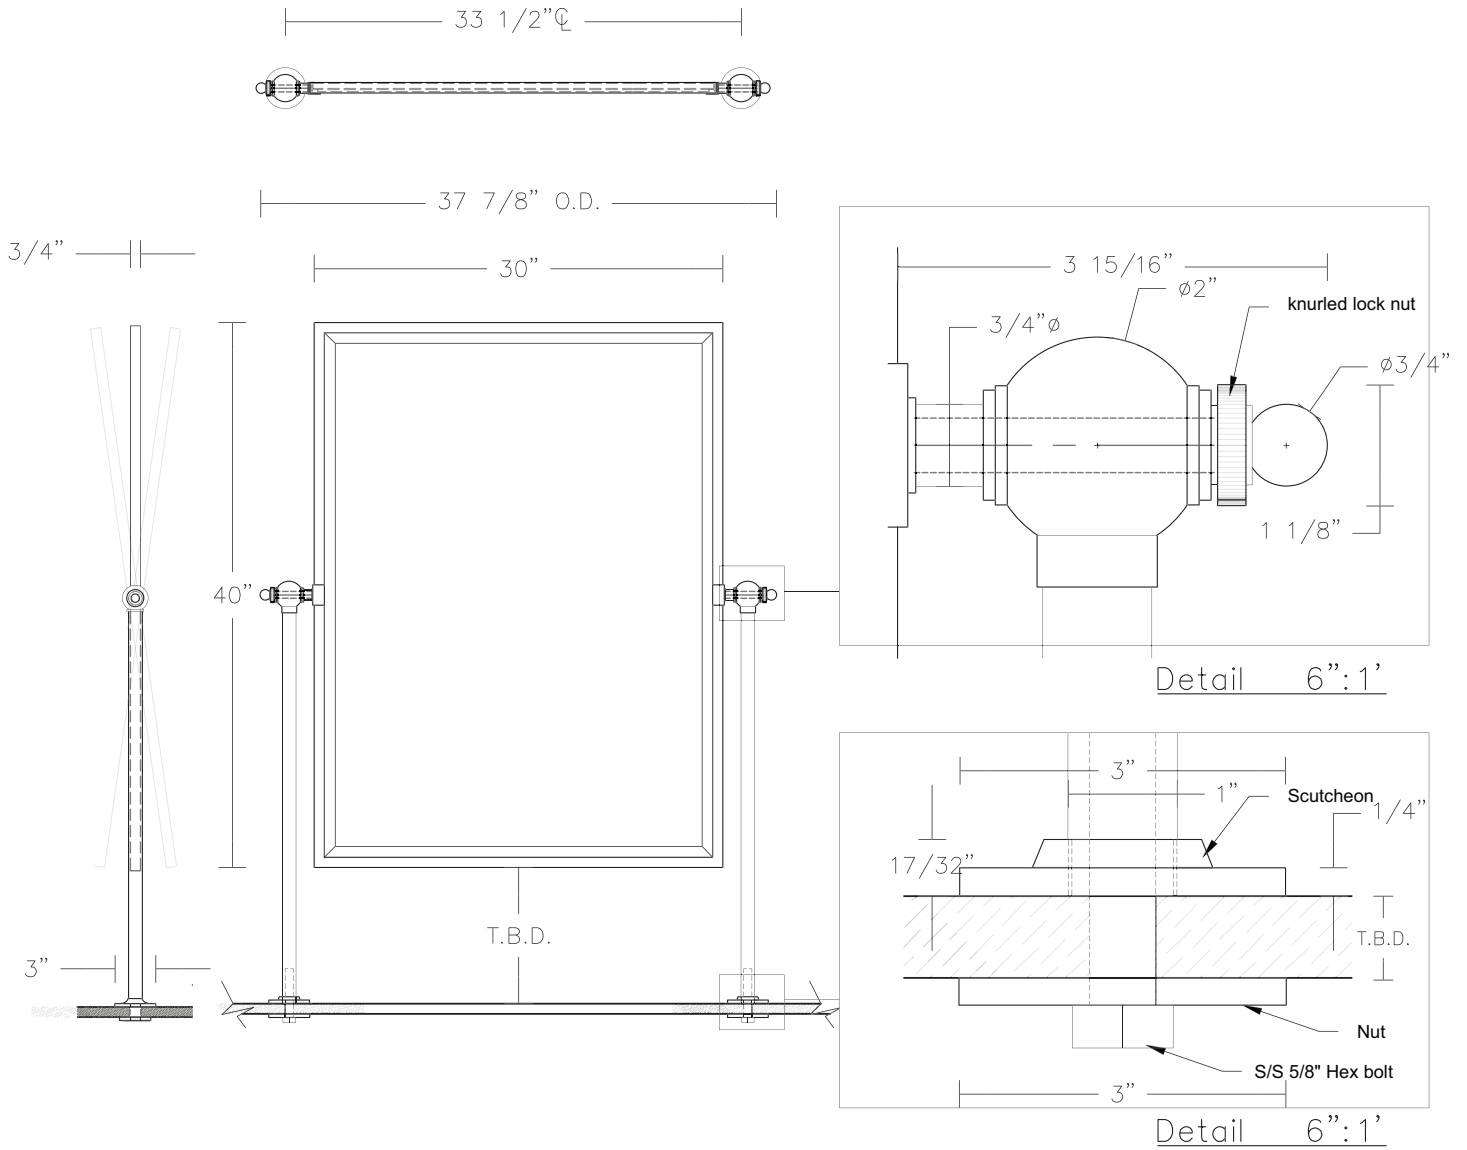

Hanging and Countertop pricing are based on 48" or less of flat bar.

Wall Mounted weight: 36 lbs.

<u>Metropolitan Pivoting Mirror</u>	<u>UA Code</u>		<u>Price 1</u>	<u>Price 2</u>	<u>Price 3</u>	<u>Price 4</u>
Wall Mounted	UA2569-L BA	No Bevel	\$3,790	\$4,110	\$4,290	\$5,390
Hanging	UA2569-LH BA	No Bevel	\$6,410	\$6,680	\$6,850	\$8,890
Countertop	UA2569-LC BA	No Bevel	\$7,810	\$8,040	\$8,300	\$10,250

\$380 Replacement Large Metropolitan Mirror  
29" x 39" x 3/16"  
UA6138-L BG

\$650 Replacement Large Bevel Metropolitan Mirror

Replacement Brackets  
UA2569-RP [Pair]

- \$300 Price 1
- \$350 Price 2
- \$320 Price 3
- \$515 Price 4

UA2569-L BA Metropolitan Pivoting Mirror Large

UA2569-LH BA Metropolitan Pivoting Mirror Large Hanging

UA2569-LC BA Metropolitan Pivoting Mirror Large Countertop