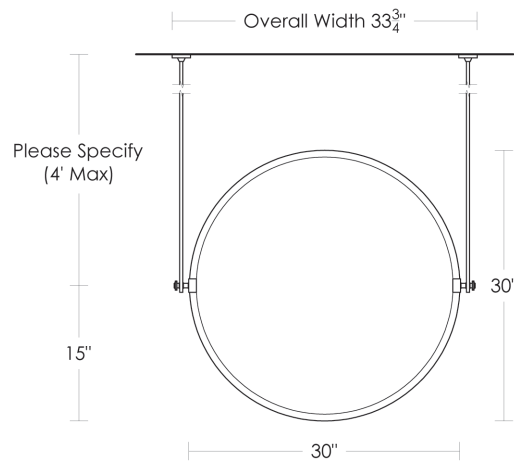

UA2569-CH BA Metropolitan Pivoting Mirror Circular Hanging

UA2569-CC BA Metropolitan Pivoting Mirror Circular Countertop