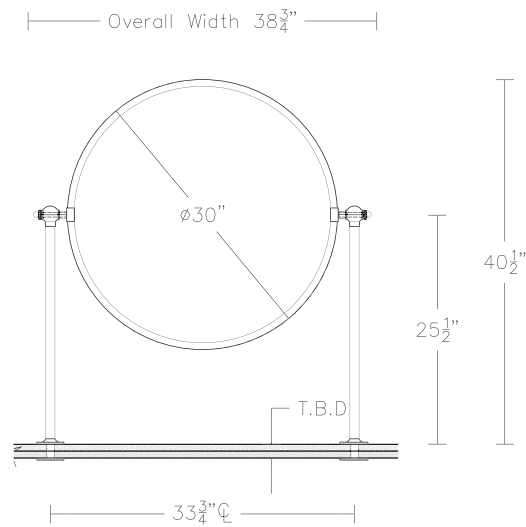

Replacement 30" Circular Mirror		
\$755	No Bevel	UA6135 BG
\$1,180	1" Bevel	UA6135-B BG

Replacement Brackets	
UA2569-RP [Pair]	
\$275	Price 1
\$325	Price 2
\$395	Price 3
\$490	Price 4

UA2569-C BA Metropolitan Pivoting Mirror Circular

UA2569-CH BA Metropolitan Pivoting Mirror Circular Hanging

UA2569-CC BA Metropolitan Pivoting Mirror Circular Countertop