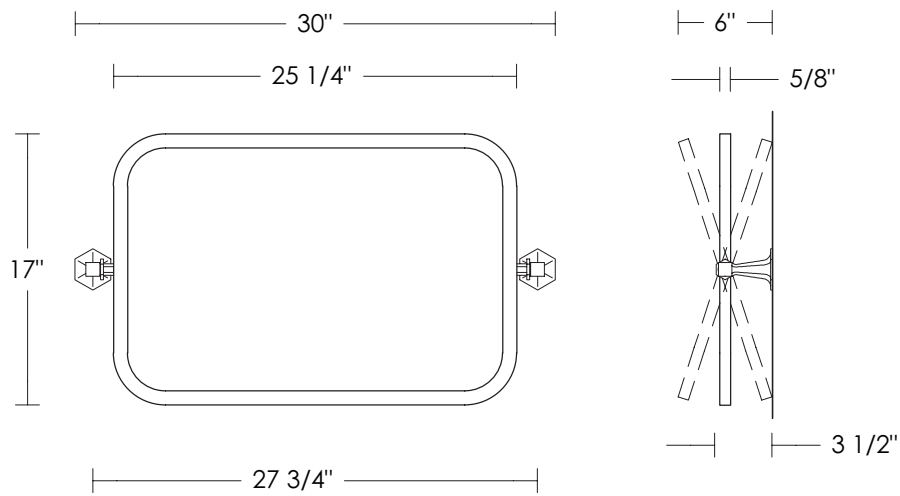

Galley Pivoting Mirror with Hex Brackets – Horizontal