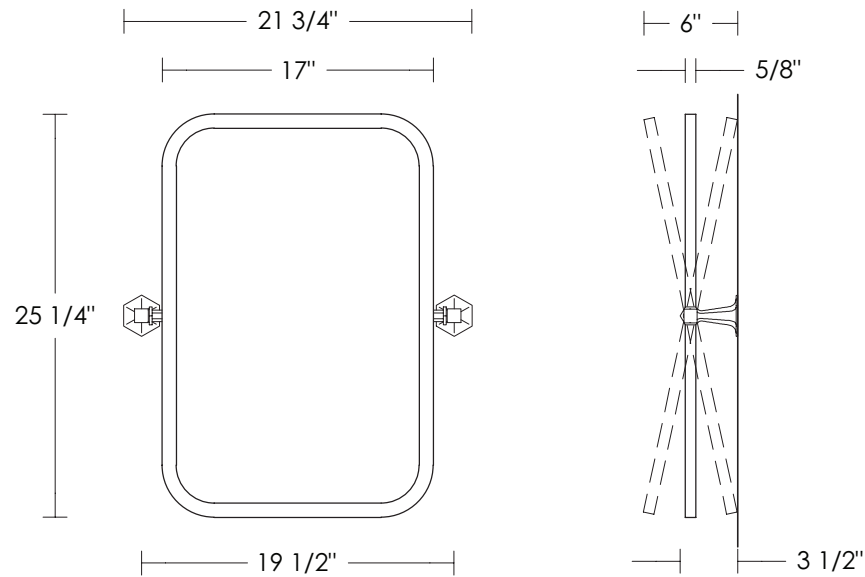

Option: Horizontal position is custom,
please inquire for pricing

\$395 Replacement Mirror with Rounded Corners
24" x 15 1/2" x 3/16"
UA6121 BG

Related Item
Galley Pivoting Mirror with Round Brackets
UA2563-V BA