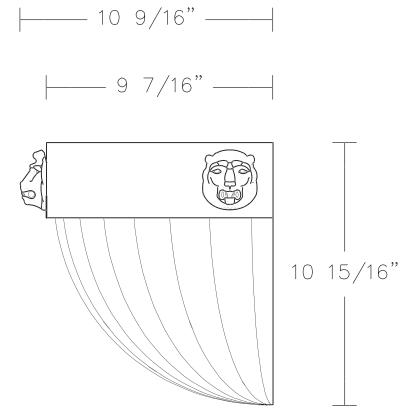

Listed for use in
DRY environments

Notes: Hues & veining may vary.

Scale: 1 1/2" = 1'-0"

Front View

Side View

Back view