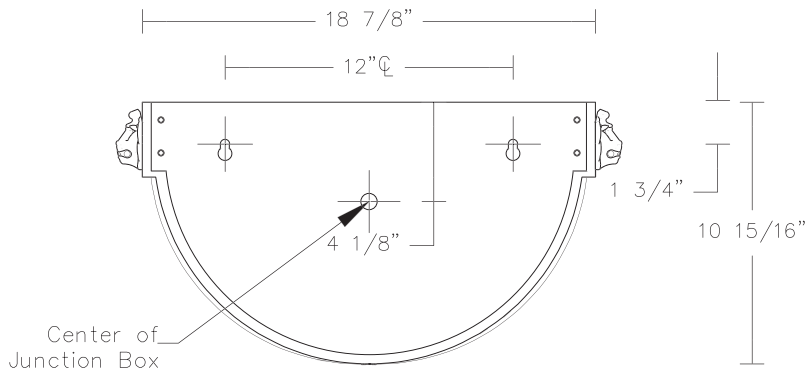

Listed for use in
DRY environments

Notes: Hues & veining may vary.

Scale: 1 1/2" = 1'-0"

Front View

Side View

Back view