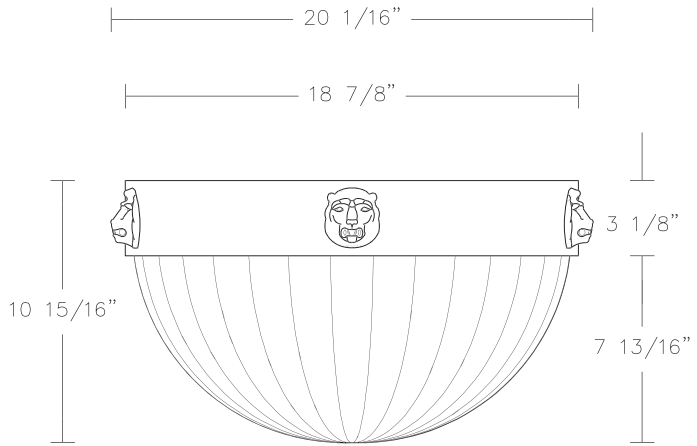

Listed for use in
DRY environments

Notes: Hues & veining may vary.

Scale: 1 1/2" = 1'-0"

Front View

Side View

Back view