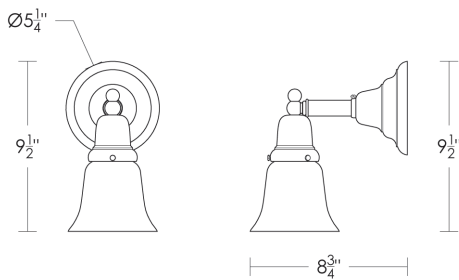

Options: Shade available in Bell or Tulip. Please specify.

Replacement Shades

- \$120 Opal Bell Shade [shown] UA5502 ORG
- \$120 Opal Tulip Shade UA5500 ORG

Related Items: Village

- Double Shade UA0021-2 IS
- Triple Shade UA0021-3 IS