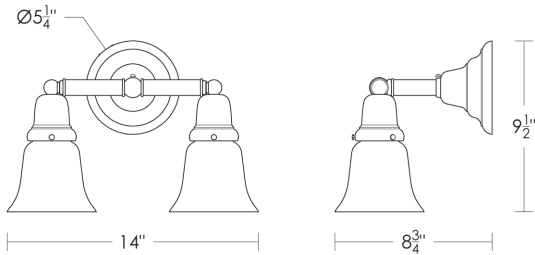

Options: Shade available in Bell or Tulip. Please specify.

	Replacement Shades	
\$120ea	Bell Shade [2x] [shown]	UA5502 ORG
\$120ea	Tulip Shade [2x]	UA5500 ORG

Related Items: Village
 Single Shade UA0021-1 IS
 Triple Shade UA0021-3 IS