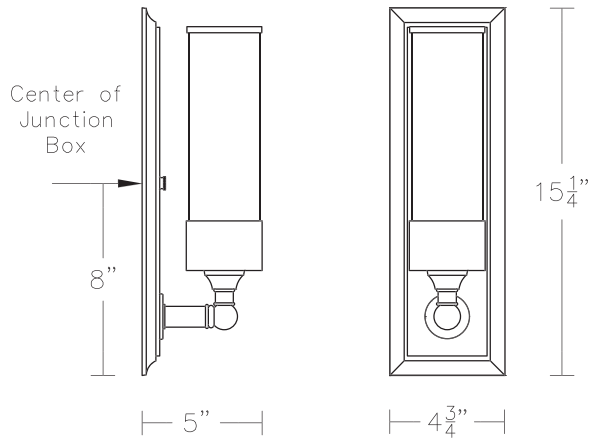

Listed for use in
DRY environments

Notes: 7.3 lbs

Also available as Loft Light [Extended]

UA0040-E IS

[Not Shown]

- 1 \$990
- 2 \$1,115
- 3 \$1,245

Replacement

- \$105 Ring UA0040-R-IS
- \$225 Opal Cylinder UA5506-ORG
- \$295 Opal Cylinder [Extended] UA5506-E-ORG