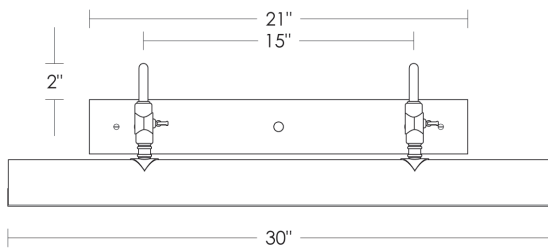

Requires 2" x 4"  
Junction Box  
oriented sideways

Notes: Install fixture under overhang.  
Do not expose to driving rain.

See page 2 for more sizes.