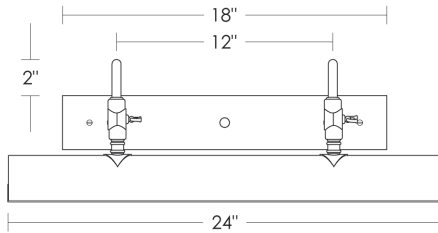

Requires 2" x 4"  
Junction Box  
oriented sideways

Notes: Install fixture under overhang.  
Do not expose to driving rain.

See page 2 for more sizes.