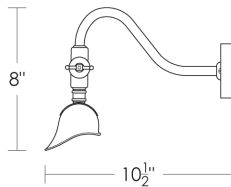

Requires 2" x 4"  
Junction Box  
oriented sideways

Notes: Install fixture under overhang.  
Do not expose to driving rain.

See page 2 for more sizes.