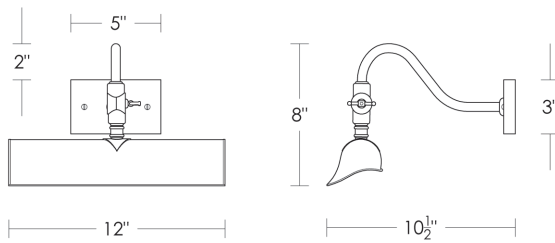

Requires 2" x 4"  
Junction Box  
oriented sideways

Notes: Install fixture under overhang.  
Do not expose to driving rain.

See page 2 for more sizes.