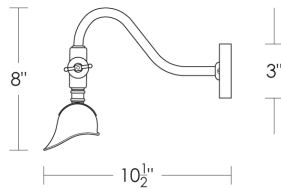

Requires 2" x 4"  
Junction Box  
oriented sideways

Notes: Install fixture under overhang.  
Do not expose to driving rain.

See page 2 for more sizes.