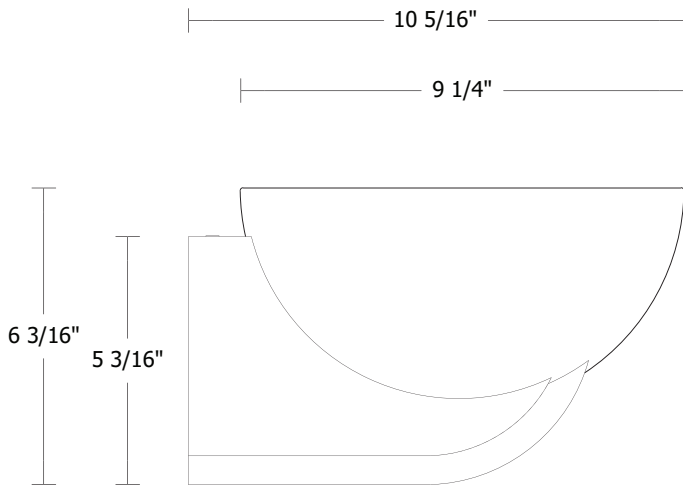

\$850 Replacement Alabaster Bowl
UA5788 RA

Side View

Front View