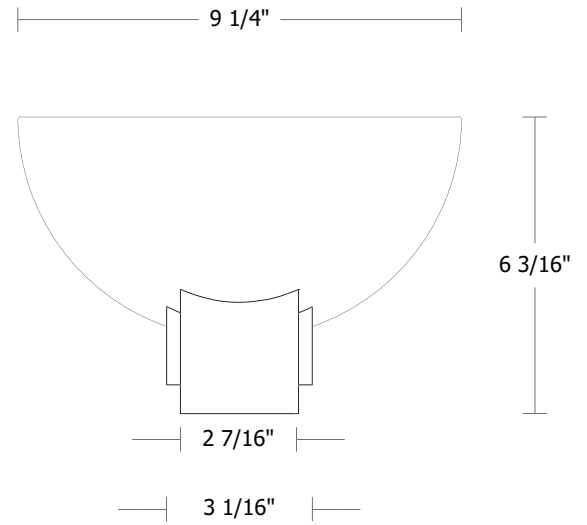

\$850 Replacement Alabaster Bowl
UA5788 RA

Side View

Front View