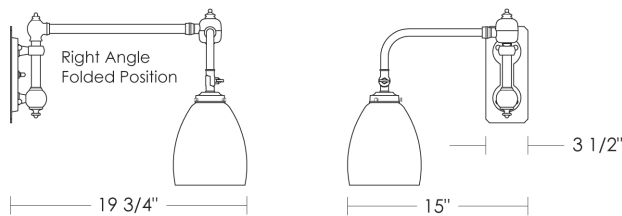

UA0029-E IS Chart Light Extended Arm w. Glass Shade