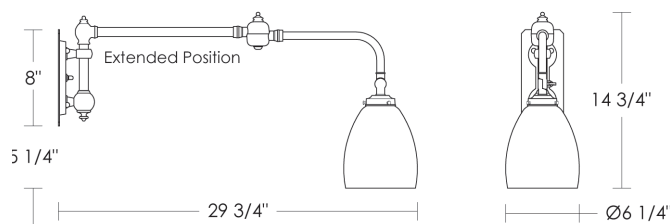

UA0029-E IS Chart Light Extended Arm w. Glass Shade