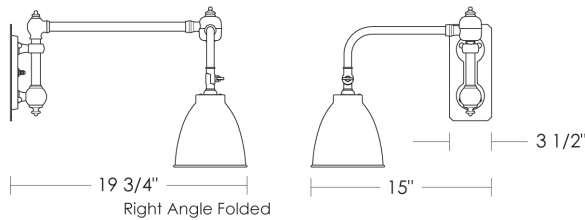

Requires 2" x 4"  
Junction Box

Options: For Extended Arm [Glass Shade], please specify  
UA0029-E IS

- Related Items: Chart Light
- Short Arm UA0028-S IS
- Short Arm [Glass Shade] UA0029-S IS
- Extended Arm [Glass Shade] UA0029-E IS