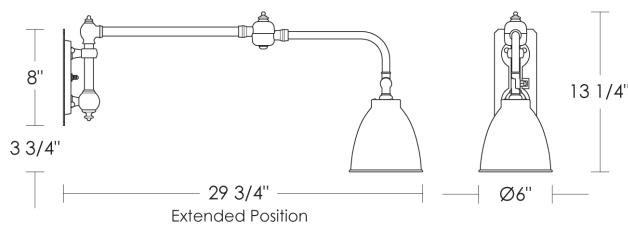

Requires 2" x 4"  
Junction Box

Options: For Extended Arm [Glass Shade], please specify  
UA0029-E IS

- Related Items: Chart Light
- Short Arm UA0028-S IS
- Short Arm [Glass Shade] UA0029-S IS
- Extended Arm [Glass Shade] UA0029-E IS