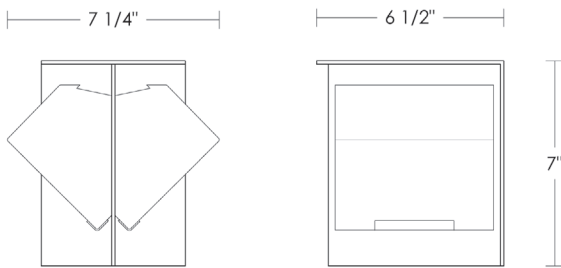

Chareau Style Cafe with seamless covers