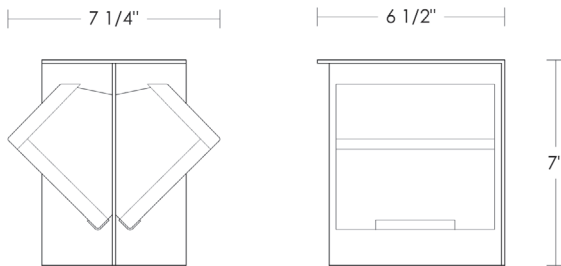

Chareau Style Cafe with 4 piece covers