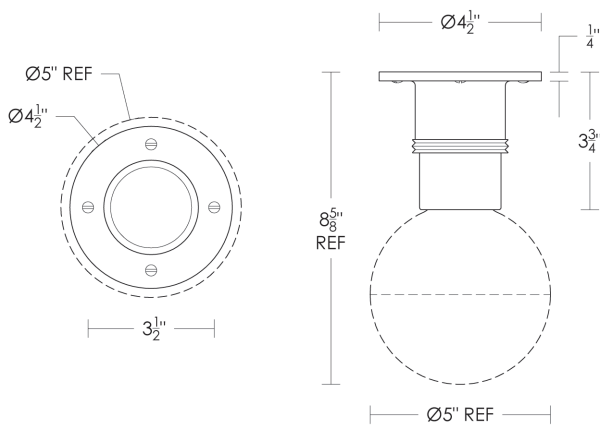

Notes: This fixture can be used as a ceiling flushmount or as a wall light.

Install fixture under overhang.
Do not expose to driving rain.

Related Item

Bauhaus Light [Aluminum] UA0070-A IS

Ceiling Flushmounted [Shown]