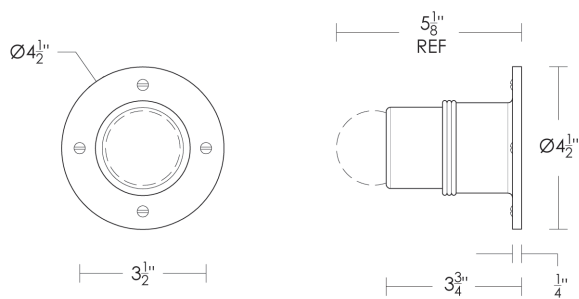

Notes: This fixture can be used as a ceiling flushmount or as a wall light.

Install fixture under overhang.
Do not expose to driving rain.

Related Item

Bauhaus Light [Aluminum] UA0070-A IS

Ceiling Flushmounted [Shown]