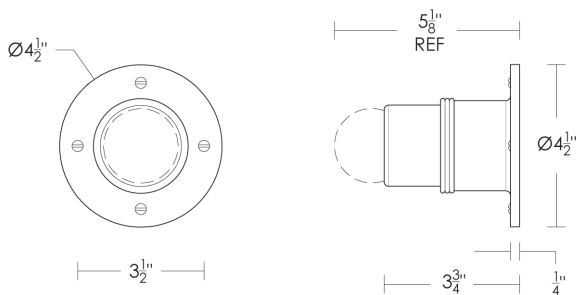

Ceiling Flushmounted [Shown]

Wall Mounted

Bauhaus Light [Aluminum]

UA0070-A IS

\$295 Polished Aluminum

\$325 Satin Aluminum

\$435 Satin Nickel

\$595 Polished Nickel, Polished Chrome
Black Nickel [gloss or matte]