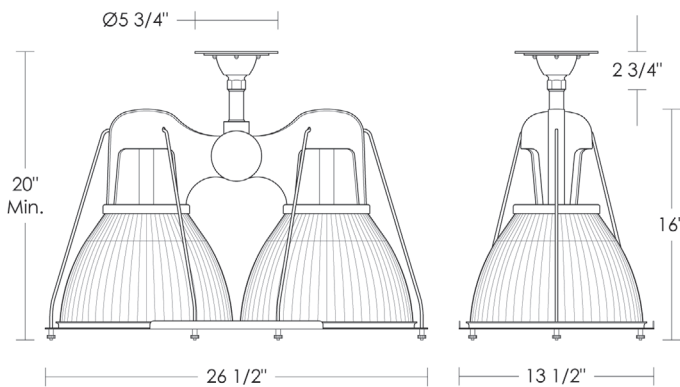

Hang straight industrial
canopy standard

Option: Please specify overall drop.

	Replacement	
\$525ea	Prismatic Glass Shade [2x]	UA5580 RG
\$250ea	Glass Bottom Lens	UA5599 RG

Double Prismatic Industrial Hanging Lights
Satin Nickel