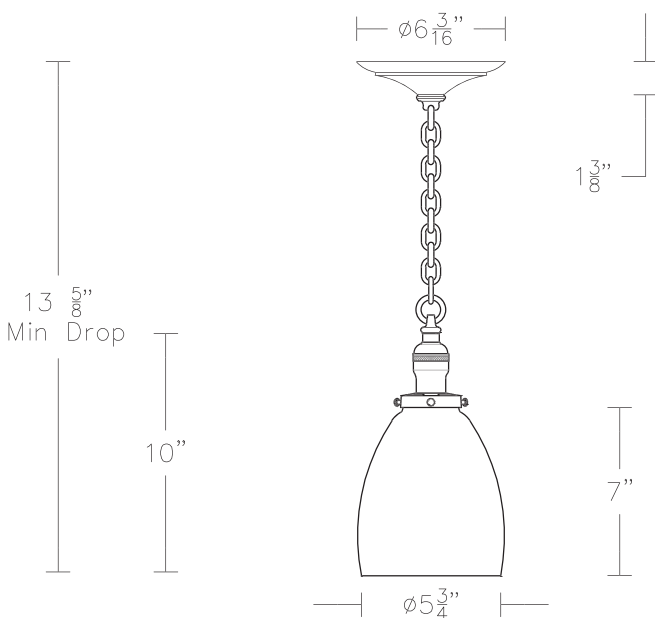

* Hanging lights are custom fixtures and not returnable

Note: Our metals are living finishes; they will change over time and will never rust

Medium Base
11w LED x 1 (100w equivalent)

Option: Please specify overall drop.

\$125 Replacement Glass Shade
UA5575 RG

Scale: 3" = 1'-0"