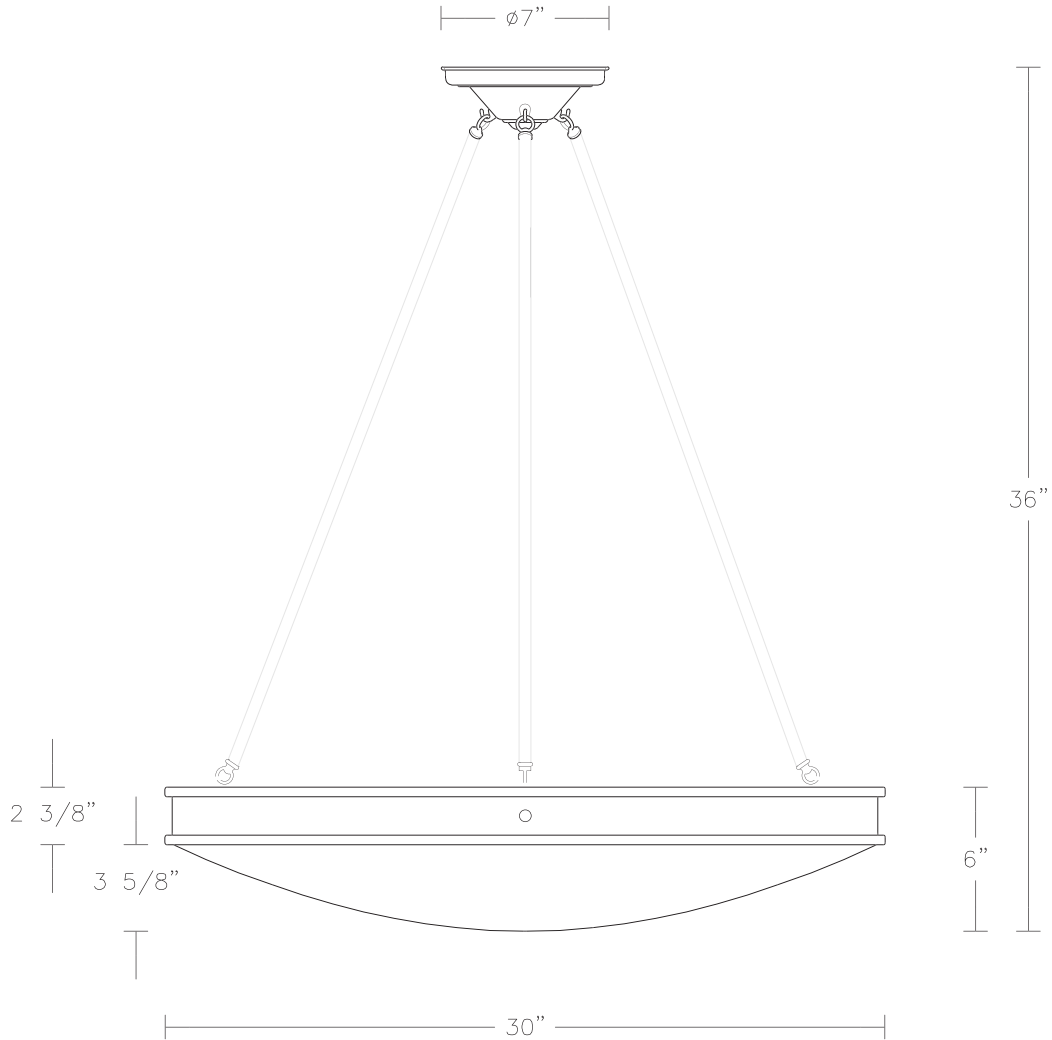

Listed for use in DRY environments

Options: Please specify overall drop.

Alabaster Bowl available in white or champagne. Please specify.

Notes: Hues & veining may vary.

Moving bulbs closer than 1" to alabaster will cause surface burns.

\$8,930 Replacement 30" Bowl
UA5787-30 RA

Scale: 1 1/2" = 1'-0"

Front View