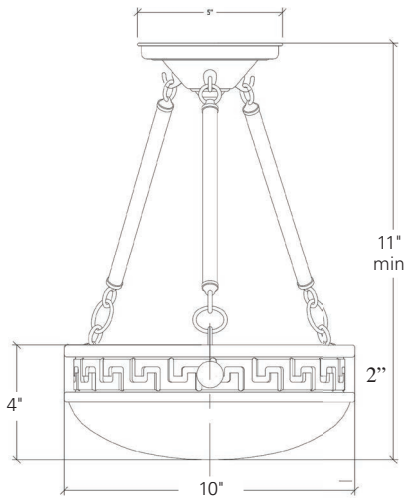

Alabaster Greek Key

Alabaster Greek Key [10"]

UA0519-10 HL

- 1 $3,520
- 2 $3,760
- 3 $4,000
- 4 $4,240

Torpedo Shape
Candelabra Base
4.5w LED x 2 (60w equivalent)

Note: Must use LEDs.

$3,470 Replacement 10" Greek Key Bowl
UA5758-10 RA

Alabaster Greek Key [10" Large Key]

UA0519-10 HL

- 1 $3,520
- 2 $3,760
- 3 $4,000
- 4 $4,240

Torpedo Shape
Candelabra Base
4.5w LED x 2 (60w equivalent)

Note: Must use LEDs.

$1,920 Replacement 10" Greek Key Bowl
UA5758-10 RA

Alabaster Greek Key [13"]

UA0519-13 HL

- 1 $3,880
- 2 $4,120
- 3 $4,360
- 4 $4,600

Torpedo Shape
Candelabra Base
4.5w LED x 3 (60w equivalent)

Note: Must use LEDs.

$3,800 Replacement 13" Greek Key Bowl
UA5758-13 RA