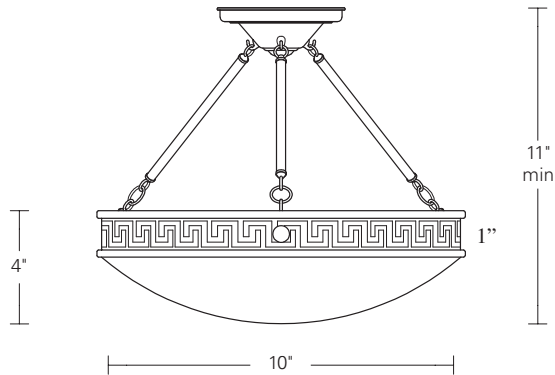

Alabaster Greek Key

Alabaster Greek Key [10"]

UA0519-10 HL

- 1 $3,520
- 2 $3,760
- 3 $4,000
- 4 $4,240

Torpedo Shape
Candelabra Base
4.5w LED x 2 (60w equivalent)

Note: Must use LEDs.

$3,470 Replacement 10" Greek Key Bowl
UA5758-10 RA

Alabaster Greek Key [10" Large Key]

UA0519-10 HL

- 1 $3,520
- 2 $3,760
- 3 $4,000
- 4 $4,240

Torpedo Shape
Candelabra Base
4.5w LED x 2 (60w equivalent)

Note: Must use LEDs.

$1,920 Replacement 10" Greek Key Bowl
UA5758-10 RA

Alabaster Greek Key [13"]

UA0519-13 HL

- 1 $3,880
- 2 $4,120
- 3 $4,360
- 4 $4,600

Torpedo Shape
Candelabra Base
4.5w LED x 3 (60w equivalent)

Note: Must use LEDs.

$3,800 Replacement 13" Greek Key Bowl
UA5758-13 RA