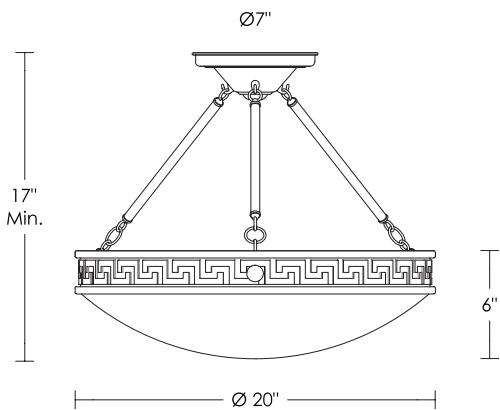

Alabaster Greek Key [20"]

UA0519-20 HL

- 1 $5,430
- 2 $5,670
- 3 $5,910
- 4 $6,150

Torpedo Shape
Candelabra Base
4.5w LED x 3 (60w equivalent)

Note: Must use LEDs.

$5,375 Replacement 20" Greek Key Bowl
UA5758-20 RA