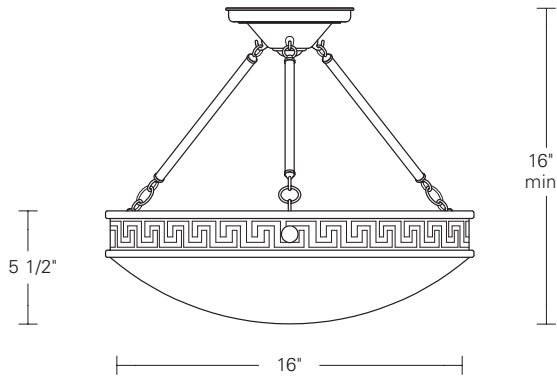

Alabaster Greek Key

Alabaster Greek Key [16"]

UA0519-16 HL

- 1 $4,580
- 2 $4,830
- 3 $5,070
- 4 $5,310

Torpedo Shape
Candelabra Base
4.5w LED x 3 (60w equivalent)

Note: Must use LEDs.

$4,500 Replacement 16" Greek Key Bowl
UA5758-16 RA