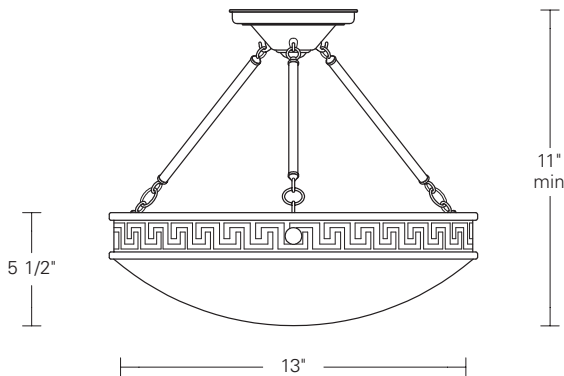

Alabaster Greek Key

Alabaster Greek Key [10"]

UA0519-10 HL

- 1 $3,520
- 2 $3,760
- 3 $4,000
- 4 $4,240

Torpedo Shape
Candelabra Base
4.5w LED x 2 (60w equivalent)

Note: Must use LEDs.

$3,470 Replacement 10" Greek Key Bowl
UA5758-10 RA

Alabaster Greek Key [10" Large Key]

UA0519-10 HL

- 1 $3,520
- 2 $3,760
- 3 $4,000
- 4 $4,240

Torpedo Shape
Candelabra Base
4.5w LED x 2 (60w equivalent)

Note: Must use LEDs.

$1,920 Replacement 10" Greek Key Bowl
UA5758-10 RA

Alabaster Greek Key [13"]

UA0519-13 HL

- 1 $3,880
- 2 $4,120
- 3 $4,360
- 4 $4,600

Torpedo Shape
Candelabra Base
4.5w LED x 3 (60w equivalent)

Note: Must use LEDs.

$3,800 Replacement 13" Greek Key Bowl
UA5758-13 RA