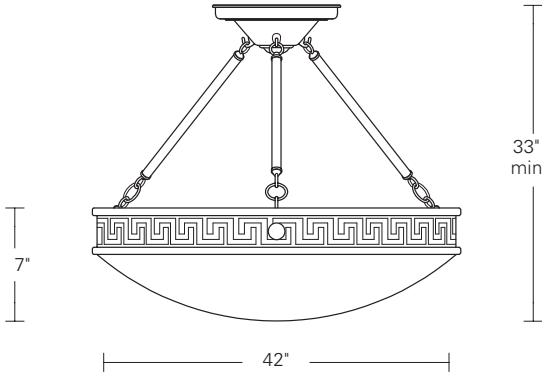

UA0519-24 HL

- 1 \$6,300
- 2 \$6,500
- 3 \$6,760
- 4 \$7,030

Torpedo Shape  
Candelabra Base  
4.5w LED x 3 (60w equivalent)

Note: Must use LEDs.

\$6,000 Replacement 24" Greek Key Bowl  
UA5758-24 RA