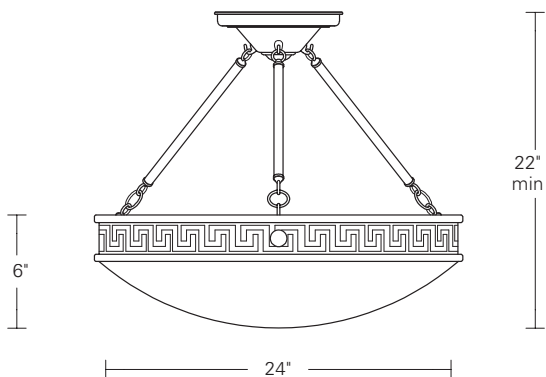

UA0519-20 HL

- 1 \$5,430
- 2 \$5,670
- 3 \$5,910
- 4 \$6,150

Torpedo Shape  
Candelabra Base  
4.5w LED x 3 (60w equivalent)

Note: Must use LEDs.

\$5,375 Replacement 20" Greek Key Bowl  
UA5758-20 RA

**Alabaster Greek Key [24"]**