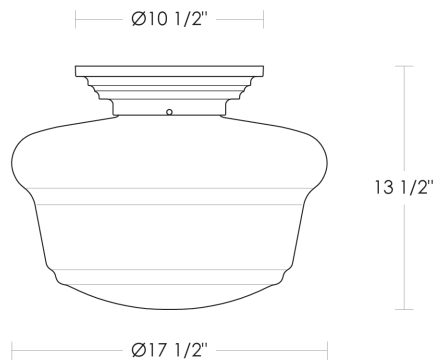

\$325 Replacement 10" Opal Glass Shade
UA5511-10 ORG

Note: See page 2 for other sizes.

Schoolhouse Flushmount

Schoolhouse Flushmount [14"]

UA0761-14 F

- 1 \$650
- 2 \$750
- 3 \$795
- 4 \$895

Medium Base
8.5w LED x 1 (75w equivalent)

\$395 Replacement 14" Opal Glass Shade
UA5511-14 ORG

Schoolhouse Flushmount [19"]

UA0761-19 F

- 1 \$750
- 2 \$850
- 3 \$895
- 4 \$995

Medium Base
11w LED x 1 (100w equivalent)

\$475 Replacement 19" Opal Glass Shade
UA5511-19 ORG