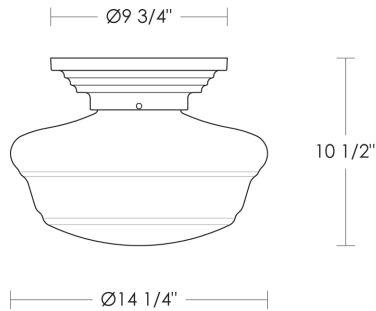

Schoolhouse Flushmount

Schoolhouse Flushmount [14"]

UA0761-14 F

- 1 $650
- 2 $750
- 3 $795
- 4 $895

Medium Base
8.5w LED x 1 (75w equivalent)

$395 Replacement 14" Opal Glass Shade
UA5511-14 ORG

Schoolhouse Flushmount [19"]

UA0761-19 F

- 1 $750
- 2 $850
- 3 $895
- 4 $995

Medium Base
11w LED x 1 (100w equivalent)

$475 Replacement 19" Opal Glass Shade
UA5511-19 ORG