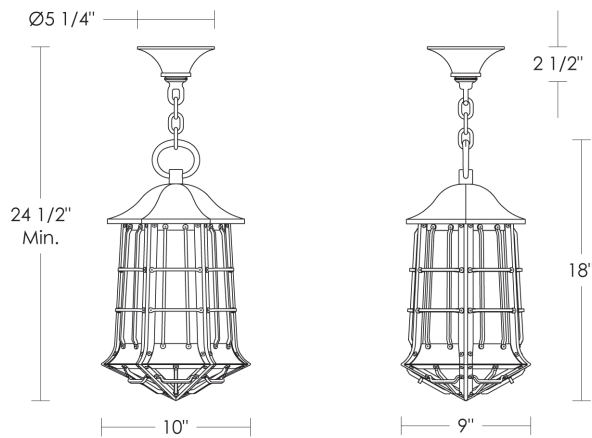

Replacement Glass

\$50ea	Side [6x]	UA5579-RG
\$50ea	Bottom [6x]	UA5579-B-RG
\$700	Set [Side & Bottom]	UA5579-S-RG