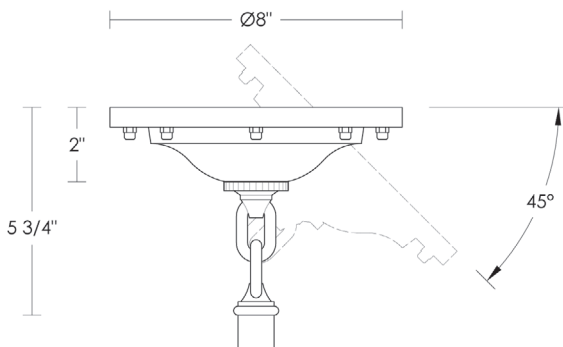

**\*** Custom finishes not returnable

Notes: Our metals are living finishes; they will change over time and will never rust

If ordering separately, specify 1/2" or 1/4" NPS threading.

Note:  
This canopy requires attachment supplemental to the junction box and includes a linkage to function as a hang straight. It can be used on slopes in excess of 45°.