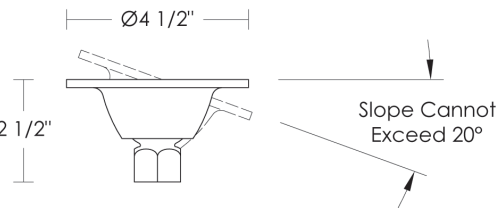

* Custom finishes not returnable

Notes: Our metals are living finishes; they will change over time and will never rust

Maximum angle: 24°

If ordering separately, specify 1/2" or 1/4" NPS threading.

Please specify:
1/2" NPS or 1/4" NPS

Note:
For slopes greater than 20°,
a linkage can be added.
Please specify.

Slope Cannot
Exceed 20°