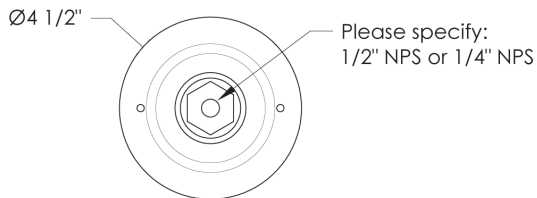

* Custom finishes not returnable

Notes: Our metals are living finishes; they will change over time and will never rust

Maximum angle: 24°

If ordering separately, specify 1/2" or 1/4" NPS threading.

Please specify:
1/2" NPS or 1/4" NPS