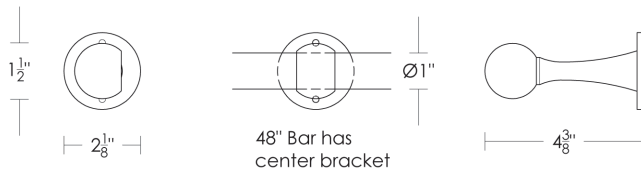

Yale Club Extended Glass Towel Bar 1"Ø

UA2007 BA Series

- Price 1 Polished Brass
- Price 2 Green Patina*, Brown Patina*, Antique Brass*
- Price 3 Statuary Brown [gloss or matte]*
Statuary Black [gloss or matte]*
- Price 4 Polished Nickel, Satin Nickel*, Light Pewter*
Polished Chrome
Black Nickel [gloss or matte]*

***** Custom finishes not returnable

Notes: Our metals are living finishes; they will change overtime and will never rust

Towel bar widths are center-to-center of mounting brackets.

48"w towel bars require a center bracket.

1"Ø Replacement Glass Towel Bar

- \$120 12" UA6102-12 BG
- \$140 18" UA6102-18 BG
- \$160 24" UA6102-24 BG
- \$180 36" UA6102-36 BG
- \$200 48" UA6102-48 BG

1" Replacement Bracket

- Center Bracket UA2007-C RP
- End Bracket UA2007-E RP

- \$130ea Price 1
- \$150ea Price 2
- \$170ea Price 3
- \$195ea Price 4

Yale Club Glass Towel Bar	Overall Length	Price 1	Price 2	Price 3	Price 4
1" x 12"w UA2007-G12 BA	14 1/8"w	\$290	\$365	\$405	\$420
1" x 18"w UA2007-G18 BA	20 1/8"w	\$315	\$390	\$460	\$535
1" x 24"w UA2007-G24 BA	26 1/8"w	\$345	\$420	\$490	\$560
1" x 36"w UA2007-G36 BA	38 1/8"w	\$390	\$465	\$535	\$605
1" x 48"w UA2007-G48 BA	50 1/8"w	\$435	\$510	\$580	\$650