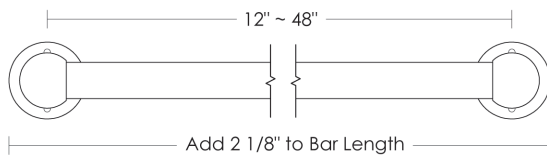

Yale Club Extended Glass Towel Bar 1"Ø

UA2007 BA Series

- Price 1 Polished Brass
- Price 2 Green Patina*, Brown Patina*, Antique Brass*
- Price 3 Statuary Brown [gloss or matte]*
Statuary Black [gloss or matte]*
- Price 4 Polished Nickel, Satin Nickel*, Light Pewter*
Polished Chrome
Black Nickel [gloss or matte]*

***** Custom finishes not returnable

Notes: Our metals are living finishes; they will change overtime and will never rust

Towel bar widths are center-to-center of mounting brackets.

48"w towel bars require a center bracket.

1"Ø Replacement Glass Towel Bar

- \$120 12" UA6102-12 BG
- \$140 18" UA6102-18 BG
- \$160 24" UA6102-24 BG
- \$180 36" UA6102-36 BG
- \$200 48" UA6102-48 BG

1" Replacement Bracket

- Center Bracket UA2007-C RP
- End Bracket UA2007-E RP

- \$130ea Price 1
- \$150ea Price 2
- \$170ea Price 3
- \$195ea Price 4

Yale Club Glass Towel Bar	Overall Length	Price 1	Price 2	Price 3	Price 4
1" x 12"w UA2007-G12 BA	14 1/8"w	\$290	\$365	\$405	\$420
1" x 18"w UA2007-G18 BA	20 1/8"w	\$315	\$390	\$460	\$535
1" x 24"w UA2007-G24 BA	26 1/8"w	\$345	\$420	\$490	\$560
1" x 36"w UA2007-G36 BA	38 1/8"w	\$390	\$465	\$535	\$605
1" x 48"w UA2007-G48 BA	50 1/8"w	\$435	\$510	\$580	\$650