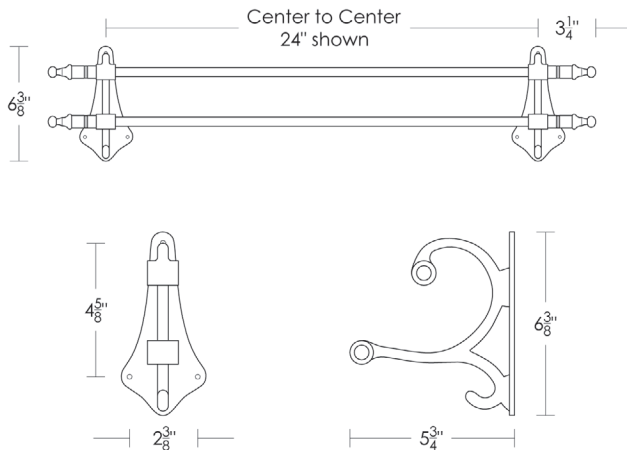

Victorian Double Towel Bar

UA2014 BA Series

- Price 1 Polished Brass
- Price 2 Green Patina*, Brown Patina*
- Price 3 Antique Brass*
Statuary Brown [gloss or matte]*
Statuary Black [gloss or matte]*
- Price 4 Polished Nickel, Satin Nickel*, Light Pewter*
Polished Chrome
Black Nickel [gloss or matte]*

* Custom finishes not returnable

Notes: Our metals are living finishes; they will change overtime and will never rust

Towel bar widths are center-to-center of mounting brackets.

48"w towel bars require a center bracket.

1/2"Ø Replacement Metal Towel Bar Tubing

Price per foot

TUBING-12

- \$165ea Price 1
- \$190ea Price 2
- \$215ea Price 3
- \$265ea Price 4

1/2" Replacement Bracket

UA2014-E RP

- \$255ea Price 1
- \$330ea Price 2
- \$355ea Price 3
- \$405ea Price 4

Victorian Towel Bar	Overall Length	Price 1	Price 2	Price 3	Price 4
24"w UA2014-24 BA	30 1/2"w	\$590	\$705	\$785	\$915
30"w UA2014-30 BA	36 1/2"w	\$630	\$730	\$825	\$975
36"w UA2014-36 BA	42 1/2"w	\$680	\$780	\$860	\$1,050
48"w UA2014-48 BA	54 1/2"w	\$780	\$880	\$960	\$1,190