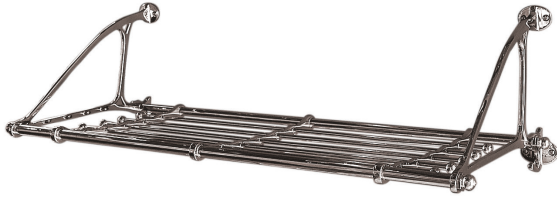

**Train Rack [Flat Shelf]**

UA2051-F BA

\$1,720 Polished Brass

\$1,990 Green Patina\*, Brown Patina\*, Antique Brass\*

\$2,150 Statuary Brown [gloss or matte]\*  
Statuary Black [gloss or matte]\*

\$2,325 Polished Nickel, Satin Nickel\*, Light Pewter\*  
Polished Chrome  
Black Nickel [gloss or matte]\*

**\*** Custom finishes not returnable

Note: Our metals are living finishes;  
they will change overtime  
and will never rust

Related Item

Train Rack [Slanted Shelf] UA2051-S BA