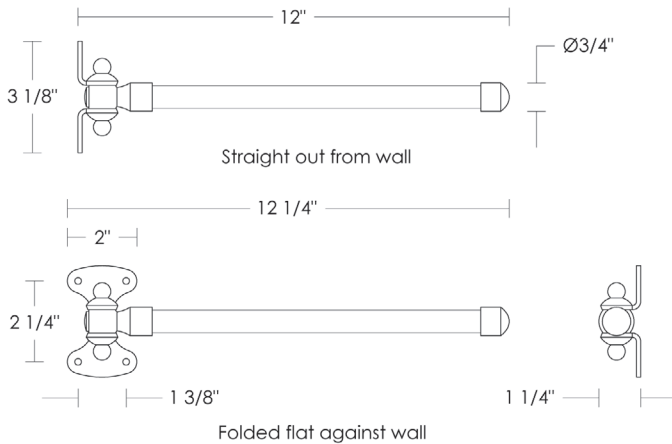

5/8"Ø Replacement Metal Towel Bar

Length	Price 1	Price 2	Price 3	Price 4
12"w	$205	$225	$260	$335
18"w	$240	$280	$315	$390
24"w	$290	$325	$355	$450

Replacement Bracket

$275	Price 1
$305	Price 2
$340	Price 3
$375	Price 4

Related Items: Swing Arm Towel Bar

Single [Glass]	UA2096 BA
Double [Metal]	UA2099 BA
Double [Glass]	UA2098 BA

Swing Arm Metal Towel Bar	Price 1	Price 2	Price 3	Price 4
5/8" × 12"w UA2097-12 BA	$405	$455	$530	$690
5/8" × 18"w UA2097-18 BA	$440	$520	$585	$740
5/8" × 24"w UA2097-24 BA	$475	$555	$610	$785