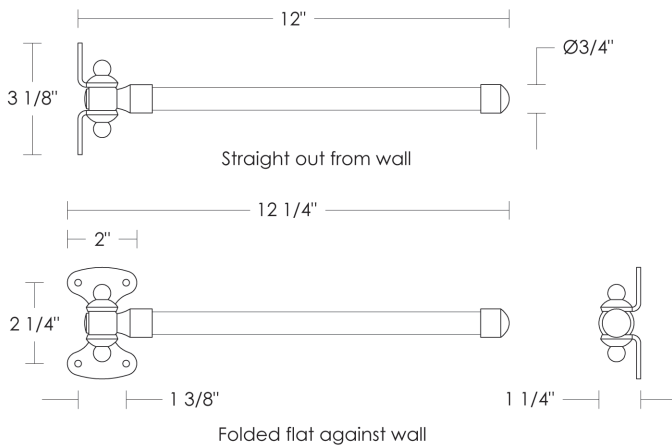

Related Items: Swing Arm Towel Bar

- Single [Glass] UA2096 BA
- Double [Metal] UA2099 BA
- Double [Glass] UA2098 BA

Swing Arm Metal Towel Bar	Price 1	Price 2	Price 3	Price 4
5/8" x 12"w UA2097-12 BA	\$345	\$395	\$470	\$630
5/8" x 18"w UA2097-18 BA	\$390	\$470	\$535	\$690
5/8" x 24"w UA2097-24 BA	\$425	\$505	\$560	\$735