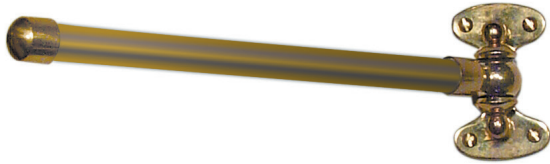

Swing Arm Towel Bar Single [Metal]

UA2097 BA

- Price 1 Polished Brass
- Price 2 Green Patina*, Brown Patina*, Antique Brass*
- Price 3 Statuary Brown [gloss or matte]*
Statuary Black [gloss or matte]*
- Price 4 Polished Nickel, Satin Nickel*, Light Pewter*
Polished Chrome
Black Nickel [gloss or matte]*

***** Custom finishes not returnable

Note: Our metals are living finishes; they will change overtime and will never rust

Metal towel bars are not returnable.

5/8"Ø Replacement Metal Towel Bar

Length	Price 1	Price 2	Price 3	Price 4
12"w	\$140	\$165	\$190	\$250
18"w	\$165	\$195	\$220	\$305
24"w	\$195	\$220	\$250	\$325

Related Items: Swing Arm Towel Bar

- Single [Glass] UA2096 BA
- Double [Metal] UA2099 BA
- Double [Glass] UA2098 BA

Swing Arm Metal Towel Bar	Price 1	Price 2	Price 3	Price 4
5/8" x 12"w UA2097-12 BA	\$345	\$395	\$470	\$630
5/8" x 18"w UA2097-18 BA	\$390	\$470	\$535	\$690
5/8" x 24"w UA2097-24 BA	\$425	\$505	\$560	\$735