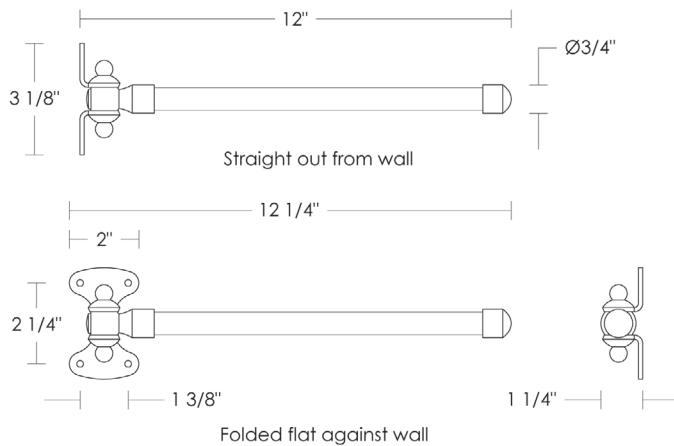

5/8"Ø Replacement Glass Bar

\$135 12"w UA6100-12 BG  
\$165 18"w UA6100-18 BG  
\$215 24"w UA6100-24 BG

Replacement Bracket

\$275 Price 1  
\$305 Price 2  
\$340 Price 3  
\$375 Price 4

Related Items: Swing Arm Towel Bar

Single [Metal] UA2097 BA  
Double [Glass] UA2098 BA  
Double [Metal] UA2099 BA

Swing Arm Glass Towel Bar	Price 1	Price 2	Price 3	Price 4
5/8" × 12"w UA2096-12 BA	\$290	\$360	\$405	\$460
5/8" × 18"w UA2096-18 BA	\$335	\$390	\$415	\$500
5/8" × 24"w UA2096-24 BA	\$360	\$445	\$565	\$540