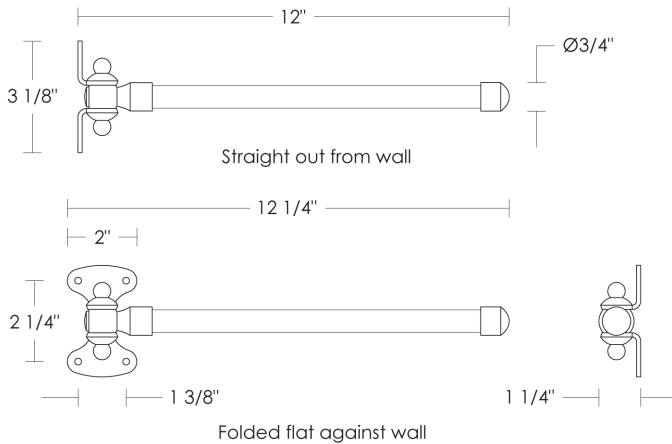

Related Items: Swing Arm Towel Bar

- Single [Metal] UA2097 BA
- Double [Glass] UA2098 BA
- Double [Metal] UA2099 BA

Swing Arm Glass Towel Bar	Price 1	Price 2	Price 3	Price 4
5/8" × 12"w UA2096-12 BA	\$270	\$340	\$385	\$445
5/8" × 18"w UA2096-18 BA	\$315	\$370	\$395	\$485
5/8" × 24"w UA2096-24 BA	\$340	\$425	\$545	\$525