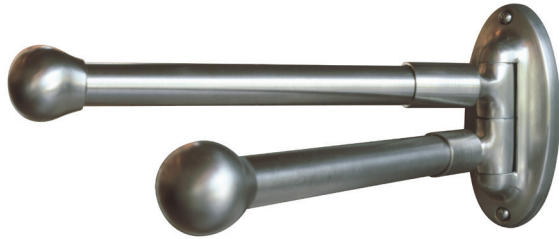

Swing Arm Towel Bar Double [Metal]

UA2099 BA

- Price 1 Polished Brass
- Price 2 Polished Nickel, Green Patina*, Brown Patina*
- Price 3 Antique Brass*, Satin Nickel*, Light Pewter*
Statuary Brown [gloss or matte]*
Statuary Black [gloss or matte]*
- Price 4 Polished Chrome
Black Nickel [gloss or matte]*

***** Custom finishes not returnable

Note: Our metals are living finishes; they will change overtime and will never rust

Metal towel bars are not returnable.

7/8"Ø Replacement Metal Towel Bars per pair
TUBING-78

Length	Price 1	Price 2	Price 3	Price 4
12"w	\$185ea	\$220ea	\$255ea	\$330ea
18"w	\$220ea	\$255ea	\$285ea	\$385ea
24"w	\$255ea	\$285ea	\$320ea	\$465ea

Related Items: Swing Arm Towel Bar
Single [Glass] UA2096 BA
Single [Metal] UA2097 BA
Double [Glass] UA2098 BA

Swing Arm Metal Towel Bar	Price 1	Price 2	Price 3	Price 4
7/8" x 12"w UA2099-12 BA	\$495	\$565	\$625	\$715
7/8" x 18"w UA2099-18 BA	\$530	\$595	\$655	\$865
7/8" x 24"w UA2099-24 BA	\$575	\$655	\$695	\$965