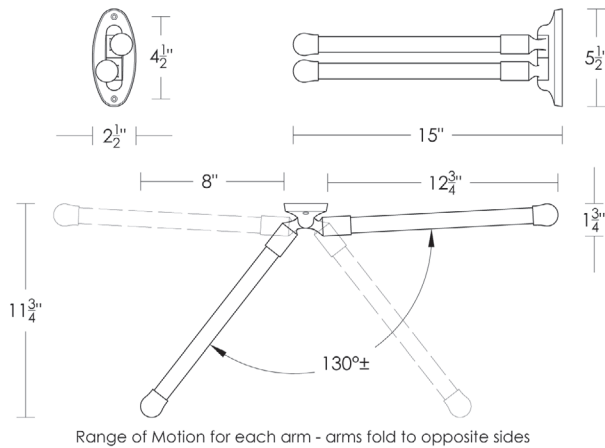

Related Items: Swing Arm Towel Bar

Single [Glass] UA2096 BA
Single [Metal] UA2097 BA
Double [Metal] UA2099 BA

Swing Arm Glass Towel Bar	Price 1	Price 2	Price 3	Price 4
7/8" x 12"w UA2098-12 BA	\$480	\$550	\$610	\$700
7/8" x 18"w UA2098-18 BA	\$515	\$580	\$650	\$735
7/8" x 24"w UA2098-24 BA	\$550	\$650	\$675	\$770