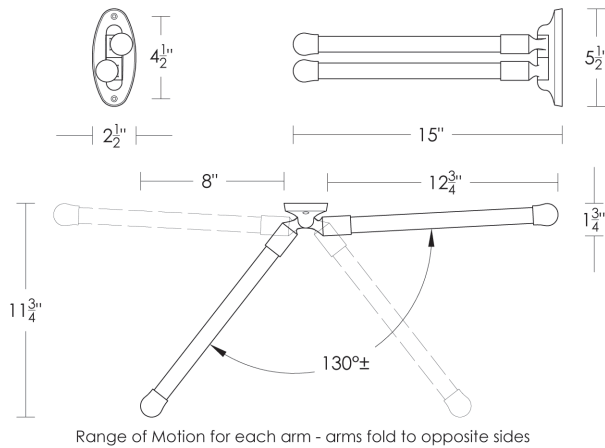

Related Items: Swing Arm Towel Bar

- Single [Glass] UA2096 BA
- Single [Metal] UA2097 BA
- Double [Metal] UA2099 BA

Swing Arm Glass Towel Bar	Price 1	Price 2	Price 3	Price 4
7/8" x 12"w UA2098-12 BA	\$450	\$520	\$580	\$675
7/8" x 18"w UA2098-18 BA	\$485	\$550	\$620	\$710
7/8" x 24"w UA2098-24 BA	\$520	\$620	\$645	\$745