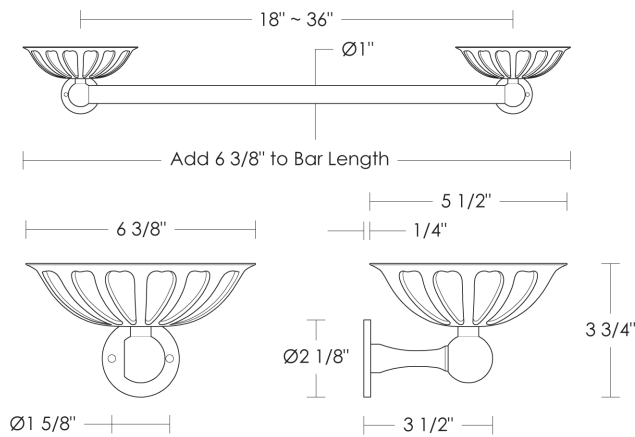

**Rockefeller Metal Towel Bar
[with Two Sponge Holders]**

UA2104-M BA Series

- Price 1 Polished Brass
- Price 2 Polished Nickel, Green Patina*, Brown Patina*
- Price 3 Antique Brass*, Satin Nickel*, Light Pewter*
Statuary Brown [gloss or matte]*
Statuary Black [gloss or matte]*
- Price 4 Polished Chrome
Black Nickel [gloss or matte]*

* Custom finishes not returnable

Notes: Our metals are living finishes;
they will change overtime
and will never rust

Towel bar widths are center-to-center
of mounting brackets.

48"w towel bars require a center bracket.

Metal towel bars are not returnable.

1"Ø Replacement Metal Towel Bar

Length	Price 1	Price 2	Price 3	Price 4
18"w	\$190	\$215	\$265	\$340
24"w	\$230	\$245	\$305	\$395
30"w	\$270	\$285	\$345	\$415
36"w	\$305	\$330	\$385	\$440
48"w	\$355	\$395	\$410	\$470

1" Replacement Bracket

Center UA2104-C EP
End UA2104-E RP

\$260ea	Price 1
\$340ea	Price 2
\$395ea	Price 3
\$490ea	Price 4

Rockefeller Metal Towel Bar	Overall Length	Price 1	Price 2	Price 3	Price 4
18"w UA2104-M18 BA	24 3/8"w	\$460	\$630	\$740	\$930
24"w UA2104-M24 BA	30 3/8"w	\$490	\$685	\$795	\$985
30"w UA2104-M30 BA	36 3/8"w	\$545	\$740	\$850	\$1,040
36"w UA2104-M36 BA	42 3/8"w	\$600	\$795	\$905	\$1,090
48"w UA2104-M48 BA	54 3/8"w	\$655	\$850	\$960	\$1,150