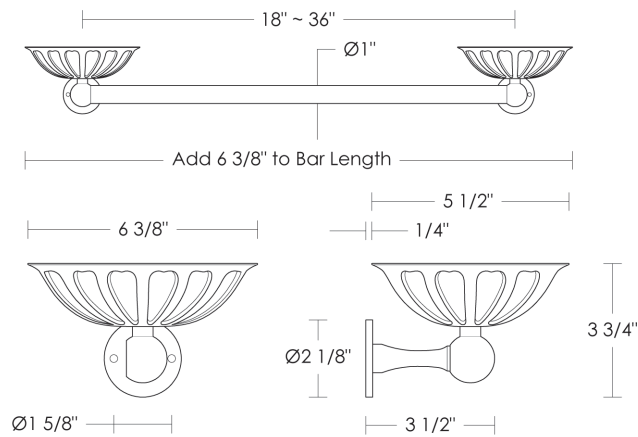

**Rockefeller Glass Towel Bar  
[with Two Sponge Holders]**

UA2104-G BA Series

- Price 1 Polished Brass
- Price 2 Polished Nickel, Green Patina\*, Brown Patina\*
- Price 3 Antique Brass\*, Satin Nickel\*, Light Pewter\*  
Statuary Brown [gloss or matte]\*  
Statuary Black [gloss or matte]\*
- Price 4 Polished Chrome  
Black Nickel [gloss or matte]\*

\* Custom finishes not returnable

Notes: Our metals are living finishes;  
they will change overtime  
and will never rust

Towel bar widths are center-to-center  
of mounting brackets.

48"w towel bars require a center bracket.

1"Ø Replacement Glass Towel Bar

\$85	18"w	UA6102-18 BG
\$95	24"w	UA6102-24 BG
\$105	30"w	UA6102-30 BG
\$115	36"w	UA6102-36 BG
\$140	48"w	UA6102-48 BG

1" Replacement Bracket

	Center	UA2104-C EP
	End	UA2104-E RP
\$260ea	Price 1	
\$340ea	Price 2	
\$395ea	Price 3	
\$490ea	Price 4	

Rockefeller Glass Towel Bar	Overall Length	Price 1	Price 2	Price 3	Price 4
18"w UA2104-G18 BA	24 3/8"w	\$410	\$575	\$690	\$875
24"w UA2104-G24 BA	30 3/8"w	\$435	\$595	\$710	\$895
30"w UA2104-G30 BA	36 3/8"w	\$460	\$605	\$740	\$920
36"w UA2104-G36 BA	42 3/8"w	\$495	\$655	\$765	\$950
48"w UA2104-G48 BA	54 3/8"w	\$545	\$710	\$820	\$995