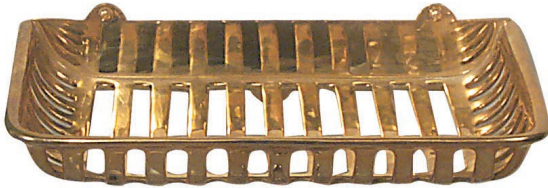

Pullman Soap or Sponge Dish

UA2039 BA

\$440 Polished Brass

\$485 Green Patina*, Brown Patina*

\$510 Antique Brass*
Statuary Brown [gloss or matte]*
Statuary Black [gloss or matte]*

\$590 Polished Nickel, Satin Nickel*, Light Pewter*
Polished Chrome
Black Nickel [gloss or matte]*