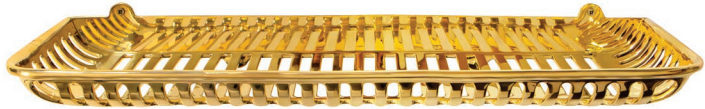

**Pullman Soap or Sponge Dish [Large]**

UA2039-L BA

\$935 Polished Brass

\$995 Green Patina\*, Brown Patina\*

\$1,025 Antique Brass\*  
Statuary Brown [gloss or matte]\*  
Statuary Black [gloss or matte]\*

\$1,185 Polished Nickel, Satin Nickel\*, Light Pewter\*  
Polished Chrome  
Black Nickel [gloss or matte]\*

\* Custom finishes not returnable

Note: Our metals are living finishes; they will change overtime and will never rust