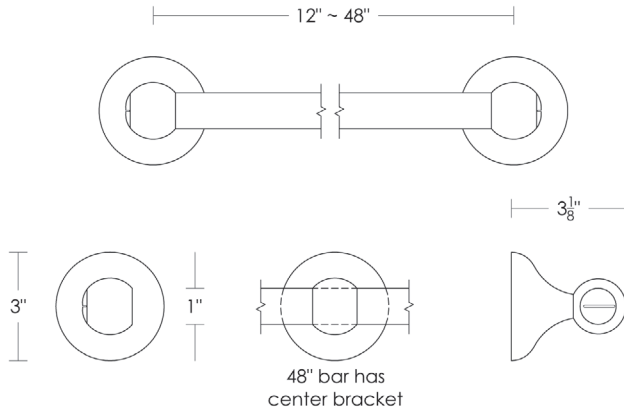

Plaza Glass Towel Bar 1"Ø

UA2018-G BA Series

- Price 1 Polished Brass
- Price 2 Green Patina*, Brown Patina*
- Price 3 Antique Brass*
Statuary Brown [gloss or matte]*
Statuary Black [gloss or matte]*
- Price 4 Polished Nickel, Satin Nickel*, Light Pewter*
Polished Chrome
Black Nickel [gloss or matte]*

***** Custom finishes not returnable

Notes: Our metals are living finishes; they will change overtime and will never rust

Towel bar widths are center-to-center of mounting brackets.

48"w towel bars require a center bracket.

1"Ø Replacement Glass Towel Bar

\$195	12"w	UA6102-12 BG
\$235	18"w	UA6102-18 BG
\$250	24"w	UA6102-24 BG
\$265	36"w	UA6102-36 BG
\$290	48"w	UA6102-48 BG

1" Replacement Bracket

Center UA2018-C RP
End UA2018-E RP

\$160ea	Price 1
\$175ea	Price 2
\$180ea	Price 3
\$190ea	Price 4

Plaza Glass Towel Bar	Overall Length	Price 1	Price 2	Price 3	Price 4
12"w UA2018-G12 BA	15"w	\$430	\$485	\$530	\$570
18"w UA2018-G18 BA	21"w	\$450	\$515	\$560	\$605
24"w UA2018-G24 BA	27"w	\$465	\$530	\$575	\$625
36"w UA2018-G36 BA	39"w	\$515	\$580	\$625	\$670
48"w UA2018-G48 BA	51"w	\$565	\$630	\$675	\$770