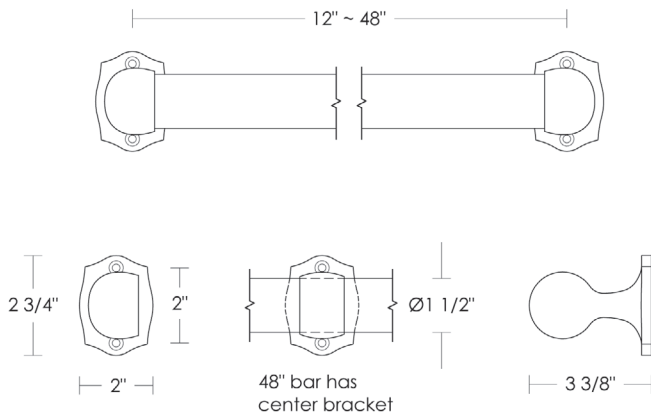

**Montauk Glass Towel Bar 1 1/2"Ø**

UA2027- BA Series

- Price 1 Polished Brass
- Price 2 Green Patina\*, Brown Patina\*
- Price 3 Antique Brass\*  
Statuary Brown [gloss or matte]\*  
Statuary Black [gloss or matte]\*
- Price 4 Polished Nickel, Satin Nickel\*, Light Pewter\*  
Polished Chrome  
Black Nickel [gloss or matte]\*

\* Custom finishes not returnable

Notes: Our metals are living finishes; they will change overtime and will never rust

Towel bar widths are center-to-center of mounting brackets.

48"w towel bars require a center bracket.

1 1/2"Ø Replacement Glass Towel Bar

\$205	12"w	UA6103-12 BG
\$235	18"w	UA6103-18 BG
\$290	24"w	UA6103-24 BG
\$365	36"w	UA6103-36 BG
\$425	48"w	UA6103-48 BG

1 1/2" Replacement Bracket

	Center	UA2027-C RP
	End	UA2027-E RP
\$210ea	Price 1	
\$235ea	Price 2	
\$260ea	Price 3	
\$275ea	Price 4	

Montauk Glass Towel Bar	Overall Length	Price 1	Price 2	Price 3	Price 4
1 1/2" x 12"w UA2027-G12 BA	14 1/8"w	\$420	\$480	\$525	\$600
1 1/2" x 18"w UA2027-G18 BA	20 1/8"w	\$460	\$535	\$580	\$650
1 1/2" x 24"w UA2027-G24 BA	26 1/8"w	\$490	\$580	\$630	\$700
1 1/2" x 36"w UA2027-G36 BA	38 1/8"w	\$630	\$720	\$770	\$825
1 1/2" x 48"w UA2027-G48 BA	50 1/8"w	\$725	\$755	\$855	\$930