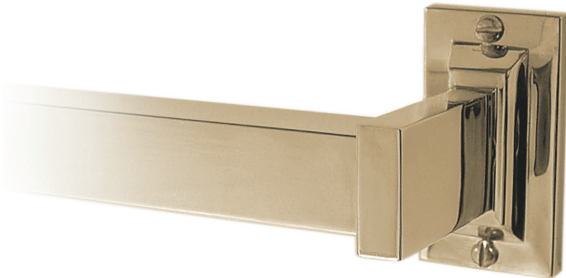

Metropolitan Towel Bar

UA2111 BA Series

- Price 1 Polished Brass
- Price 2 Polished Nickel, Green Patina*, Brown Patina*
- Price 3 Antique Brass*, Satin Nickel*, Light Pewter*
Statuary Brown [gloss or matte]*
Statuary Black [gloss or matte]*
- Price 4 Polished Chrome
Black Nickel [gloss or matte]*

***** Custom finishes not returnable

Notes: Our metals are living finishes; they will change overtime and will never rust

Set includes bar and 2 brackets.

Towel bar widths are center-to-center of mounting brackets.

Metal towel bars are not returnable.

Replacement End Bracket
UA2111-E RP

- \$220ea Price 1
- \$265ea Price 2
- \$285ea Price 3
- \$325ea Price 4

Metropolitan Towel Bar	Overall Length	Price 1	Price 2	Price 3	Price 4
12"w UA2111-M12 BA	13 1/2"w	\$485	\$550	\$595	\$735
18"w UA2111-M18 BA	19 1/2"w	\$585	\$670	\$705	\$745
24"w UA2111-M24 BA	25 1/2"w	\$675	\$765	\$815	\$940
36"w UA2111-M36 BA	37 1/2"w	\$895	\$945	\$985	\$1,060