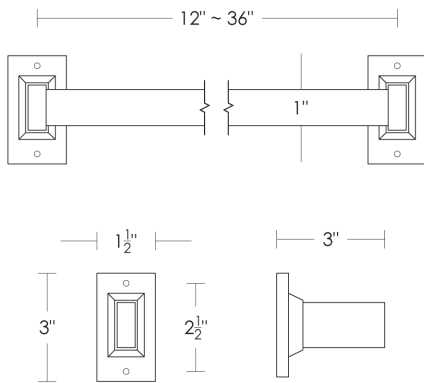

***** Custom finishes not returnable

Notes: Our metals are living finishes; they will change overtime and will never rust

Set includes bar and 2 brackets.

Towel bar widths are center-to-center of mounting brackets.

Metal towel bars are not returnable.

Replacement End Bracket
UA2111-E RP

- \$220ea Price 1
- \$265ea Price 2
- \$285ea Price 3
- \$325ea Price 4

Metropolitan Towel Bar	Overall Length	Price 1	Price 2	Price 3	Price 4
12"w UA2111-M12 BA	13 1/2"w	\$485	\$550	\$595	\$735
18"w UA2111-M18 BA	19 1/2"w	\$585	\$670	\$705	\$745
24"w UA2111-M24 BA	25 1/2"w	\$675	\$765	\$815	\$940
36"w UA2111-M36 BA	37 1/2"w	\$895	\$945	\$985	\$1,060