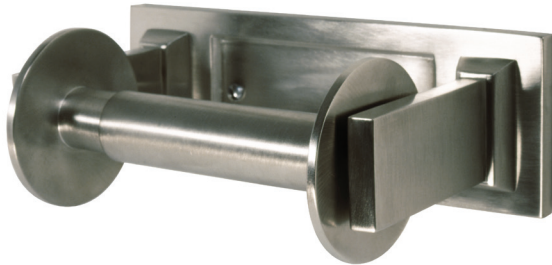

Metropolitan Toilet Paper Holder

UA2110 BA

- \$575 Polished Brass
- \$650 Green Patina*, Brown Patina*, Antique Brass*
- \$690 Statuary Brown [gloss or matte]*
Statuary Black [gloss or matte]*
- \$750 Polished Nickel, Satin Nickel*, Light Pewter*
Polished Chrome
Black Nickel [gloss or matte]*