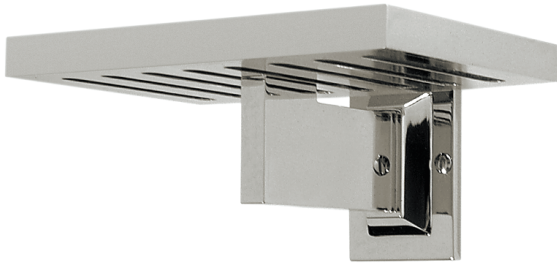

Metropolitan Soap Dish

UA2113 BA

- \$335 Polished Brass
- \$420 Green Patina*, Brown Patina*
- \$475 Antique Brass*
Statuary Brown [gloss or matte]*
Statuary Black [gloss or matte]*
- \$560 Polished Nickel, Polished Chrome
Satin Nickel*, Light Pewter*
Black Nickel [gloss or matte]*

* Custom finishes not returnable

Notes: Our metals are living finishes; they will change overtime and will never rust

Includes glass insert (not shown).

- \$95 Replacement Glass Insert
UA6133 BG