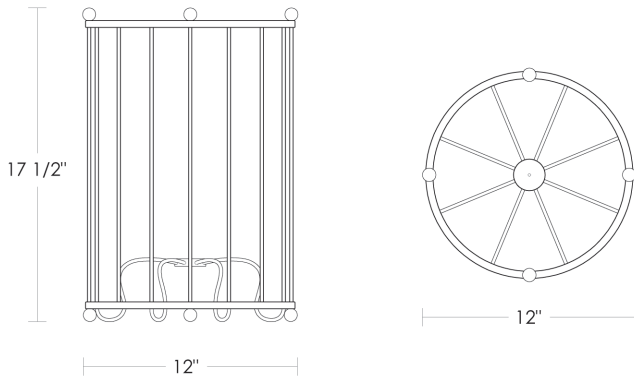

Laundry Basket

UA2106 BA

$1,190 Polished Brass

$1,490 Green Patina*, Brown Patina*, Antique Brass*

$1,590 Statuary Brown [gloss or matte]*
Statuary Black [gloss or matte]*

$1,725 Polished Nickel, Satin Nickel*, Light Pewter*
Polished Chrome
Black Nickel [gloss or matte]*

* Custom finishes not returnable

Note: Our metals are living finishes;
they will change overtime
and will never rust